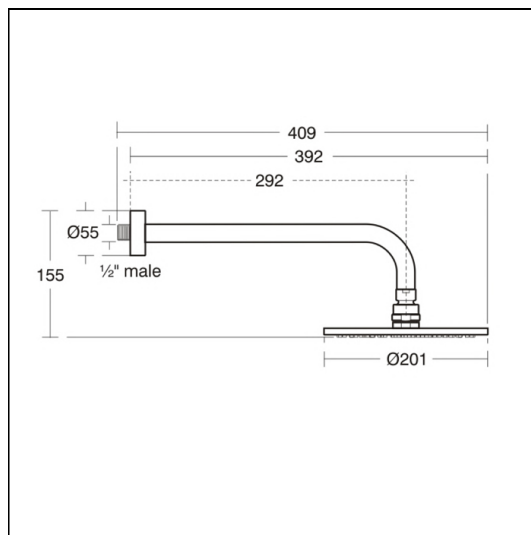

Idealrain M1 200mm Rainshower With Horizontal 300mm Arm

ILLUSTRATED

- **B9442** Idealrain round rain shower $\varnothing$ 200mm
- **B9444** Idealrain horizontal wall arm 300mm

OPTIONS

- **B9445** Idealrain horizontal wall arm 400mm
- **B9446** Idealrain ceiling arm 150mm

ILLUSTRATED PRODUCT DETAILS

Weights

- **B9442** 0.96 KG
- **B9444** 0.72 KG

Materials

- **B9442** Chrome Plated Brass
- **B9444** Chrome Plated

Finishes

- **B9442** Chrome (AA)
- **B9444** Chrome (AA)

Designer

Artefakt Industriekultur

FINISH OPTIONS

1. (AA) Chrome
   - (A2) Brushed Gold
   - (A5) Magnetic Grey
2. (GN) Silver Storm

Special Notes

Regulated flow rate 12 litres per minute. Unregulated flow rate 5.7 litres per minute at 0.1 bar.

ACCREDITATIONS

FEATURES