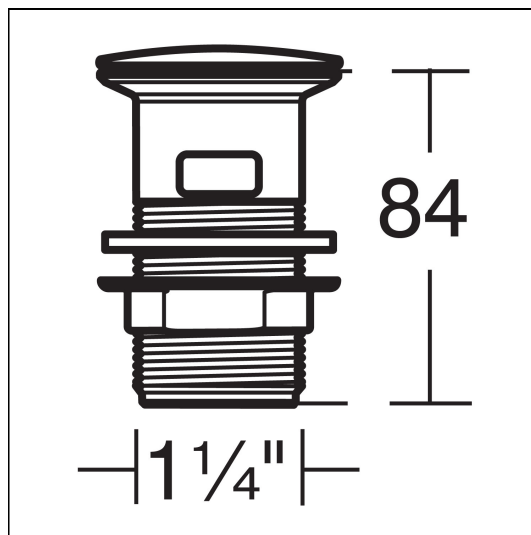

### ILLUSTRATED PRODUCT DETAILS

**Weights**

**S8803** 1.00 KG

**Finishes**

**S8803**  Chrome (AA)

**Materials**

**S8803** Chrome Plated Metal