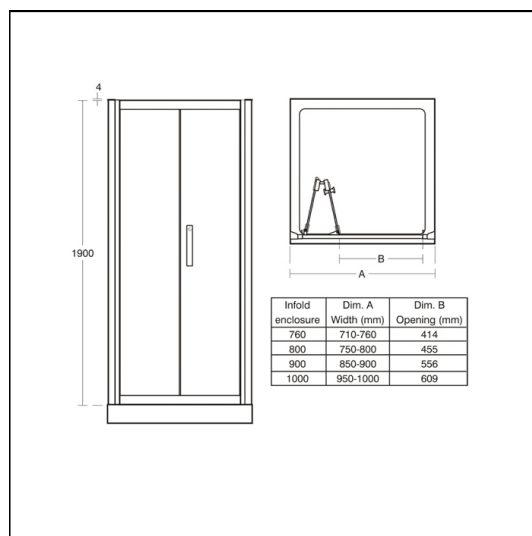

Synergy 900mm Infold Door, Alcove

ILLUSTRATED

L6208 Synergy 900mm Infold door, IdealClean Clear Glass, Bright Silver finish

ILLUSTRATED PRODUCT DETAILS

Weights

L6208 39.00 KG

Finishes

L6208 Bright Silver (EO)

Materials

L6208 Toughened Safety Glass

Standards

EN 14428:2004

FEATURES