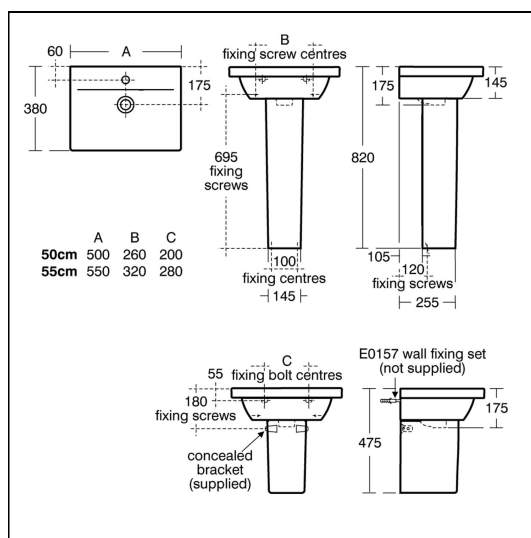

Concept Space 55cm Washbasin 1 Taphole

ILLUSTRATED

- **E1337** Concept Space 55cm furniture or pedestal washbasin, 1 taphole
- **E7838** Concept handrinse pedestal
- **B9915** Concept Blue washbasin mixer 1 hole with pop-up waste
- **S8910** Trap 1¼" plastic bottle, 75mm seal, multi-purpose outlet

OPTIONS

- **E7840** Concept small semi-pedestal
- **E0157** Wall fixing set

ILLUSTRATED PRODUCT DETAILS

Sizes

E1337 w:550 x d:380

Weights

- **E1337** 14.30 KG
- **E7838** 8.50 KG
- **B9915** 1.89 KG
- **S8910** 0.20 KG

Materials

- **E1337** Fine Fireclay
- **E7838** Fine Fireclay
- **B9915** Chrome Plated Brass
- **S8910** Plastic

Finishes

- **E1337** White (01)
- **E7838** White (01)
- **B9915** Chrome (AA)
- **S8910** Neutral / No Finish (67)

Capacity

E1337 4.1 litres

Flow rates

B9915 5 Litres per minute @ 3 bar pressure

Designer

Robin Levien, RDI

Standards

Washbasin to BS EN 14688 & BS EN 31

Special Notes

Washbasin wall mounted using the E015767 wall fixing set, with semi-pedestal screwed to wall or full pedestal mounted using 2 screws through the back of the basin. Washbasin can also be supported on dedicated furniture units.

FEATURES