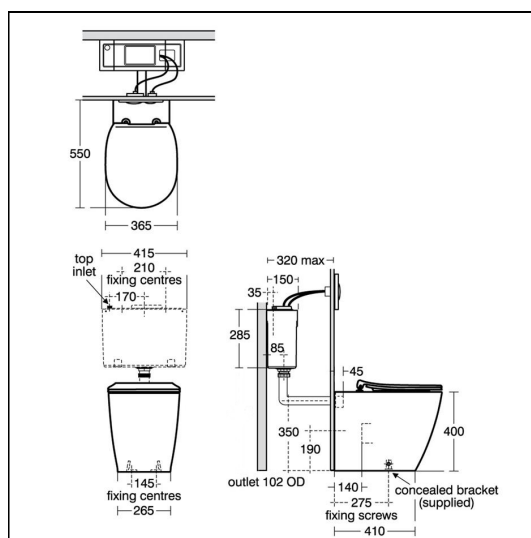

Concept Back-To-Wall Toilet With Aquablade Technology

ILLUSTRATED

- E0509** Concept back-to-wall toilet bowl with horizontal outlet and Aquablade flush technology
- S3643** Conceala 2 4.5/3 or 4/2.6 litre cistern, dual flush valve, side supply, internal overflow, alternative height plastic flushbends, no flushplate/button
- E7726** Concept toilet seat and cover, slim with quick release, slow close
- E4465** Karisma flush plate, dual flush, branded for Conceala 2 cisterns

OPTIONS

- R0158** ProSys electronic conversion kit for proximity actuated flushplates (Altes & Symfo) (120 depth frames and cisterns only)
- E2125** Conceala 2 concealed cistern universal height, side inlet cistern - pneumatic dual flush valve - no flushplate - 6/4 litre flush
- R0317** ProSys 120 depth WC cistern, mechanical, front actuation
- R0318** ProSys 120 depth WC cistern, pneumatic, front actuation
- E7725** Concept toilet seat and cover, slim
- E4437** Contemporary flush plate, dual flush, Ideal Standard logo for Conceala 2 cisterns
- S4498** Finger push button, dual flush, small
- R0115** Oleas M1 mechanical dual flushplate Ideal Standard - white
- R0116** Oleas P1 pneumatic dual flushplate Ideal Standard - white
- R0121** Oleas M2 mechanical dual flushplate Ideal Standard - white
- R0123** Oleas M3 mechanical dual flushplate Ideal Standard - white
- R0124** Oleas P3 pneumatic dual flushplate Ideal Standard - white
- R0110** Solea P2 pneumatic dual flushplate Ideal Standard - white
- R0130** Altes NT1 electronic (proximity) ceramic dual flushplate Ideal Standard - white
- R0129** Symfo NT1 electronic (proximity) glass dual flushplate Ideal Standard - white
- S4300** Panekta outlet connector to convert horizontal outlet wcs to S or turned P trap
- S4305** Panekta outlet connector to convert horizontal outlet wcs to P trap