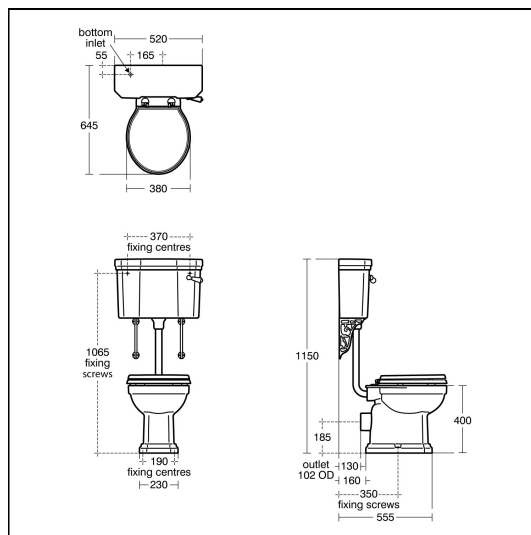

Waverley Low Level WC Suite

ILLUSTRATED

- U4703** Waverley high level/low level toilet bowl with horizontal outlet
- U4714** Waverley low level 6/4 litre cistern pack, dual flush lever, includes chrome flushpipe & traditional lever
- U0248** Waverley toilet seat and cover, mahogany effect

ILLUSTRATED PRODUCT DETAILS

Weights

- U4703** 17.80 KG
- U4714** 17.00 KG
- U0248** 3.00 KG

Materials

- U4703** Vitreous China
- U4714** Vitreous China
- U0248** Solid Wood

Finishes

- U4703**  White (01)
- U4714**  White (01)
- U0248**  Mahogany Effect (GC)

Capacity

- U4714** 6.0 litres

Designer

Robin Levien, RDI

FINISH OPTIONS

Standards

WC bowl to BS EN 997 & BS EN 33

Special Notes

WC pan screwed to floor and cistern screwed to wall.