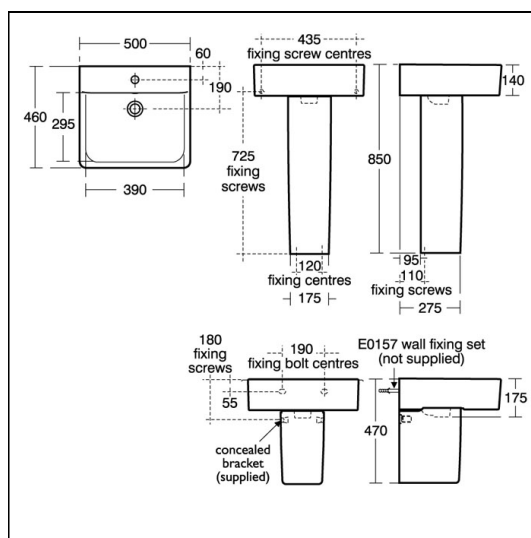

Concept Cube 50cm Washbasin, 1 Taphole

ILLUSTRATED

- **E7881** Concept Cube 50cm washbasin, 1 taphole with overflow
- **E7839** Concept semi-pedestal
- **E0157** Wall fixing set
- **B9915** Concept Blue washbasin mixer 1 hole with pop-up waste
- **S8910** Trap 1¼" plastic bottle, 75mm seal, multi-purpose outlet

OPTIONS

- **E7837** Concept full pedestal

ILLUSTRATED PRODUCT DETAILS

Sizes

E7881 w:500 x d:460

Weights

- **E7881** 15.20 KG
- **E7839** 6.88 KG
- **E0157** 0.16 KG
- **B9915** 1.89 KG
- **S8910** 0.20 KG

Materials

- **E7881** Fine Fireclay
- **E7839** Fine Fireclay
- **E0157** Metal
- **B9915** Chrome Plated Brass
- **S8910** Plastic

Finishes

- **E7881** White (01)
- **E7839** White (01)
- **E0157** Neutral / No Finish (67)
- **B9915** Chrome (AA)
- **S8910** Neutral / No Finish (67)

Capacity

E7881 4.2 litres

Flow rates

B9915 5 Litres per minute @ 3 bar pressure

Designer

Robin Levien, RDI

Standards

Washbasin to BS EN 14688 & BS EN 31

Special Notes

Washbasin wall mounted using E0157 wall fixing set, with semi-pedestal screwed to wall or full pedestal mounted using 2 screws through the back of the basin (not supplied).