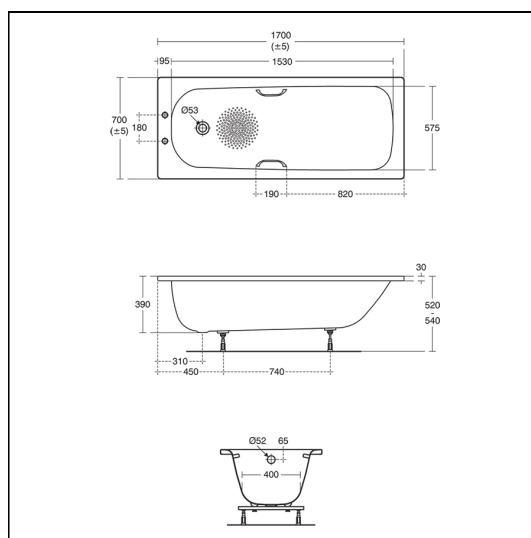

OPTIONS

- **B1824** Ceraflex dual control 2 tap hole bath filler
- **B1152** Calista dual control two hole bath shower mixer with shower set
- **B1823** Ceraflex 2 hole bath shower mixer dual control
- **S8830** Waste 1½" bath chain and overflow, plastic plug

ILLUSTRATED PRODUCT DETAILS

Weights

- **E8187** 27.01 KG
- **B1151** 1.60 KG
- **S0915** 2.14 KG
- **S0916** 3.50 KG
- **S9365** 0.01 KG
- **S8970** 1.00 KG
- **S8840** 0.31 KG
- **A5901** 0.60 KG

Materials

- **E8187** Porcelain Enamelled Steel
- **B1151** Chrome Plated Brass
- **S0915** High Impact Polystyrene
- **S0916** High Impact Polystyrene
- **S9365** Plastic
- **S8970** Plastic
- **S8840** Plastic
- **A5901** Chrome Plated Metal

Finishes

- **E8187** White (01)
- **B1151** Chrome (AA)
- **S0915** White (01)
- **S0916** White (01)
- **S9365** White (01)
- **S8970** Neutral / No Finish (67)
- **S8840** Chrome (AA)
- **A5901** Chrome (AA)

Capacity

- **E8187** 160.0 litres (to overflow)

Flow rates

- **B1151** 70 Litres per minute @ 3 bar pressure

Standards

Manufactured to BS 1344-3:1998
Standard gauge 2mm porcelain enamelled steel

Special Notes

*Anti-slip reduces the likelihood of slipping but it does not prevent all slipping. Care to be taken when cleaning as aggressive products may