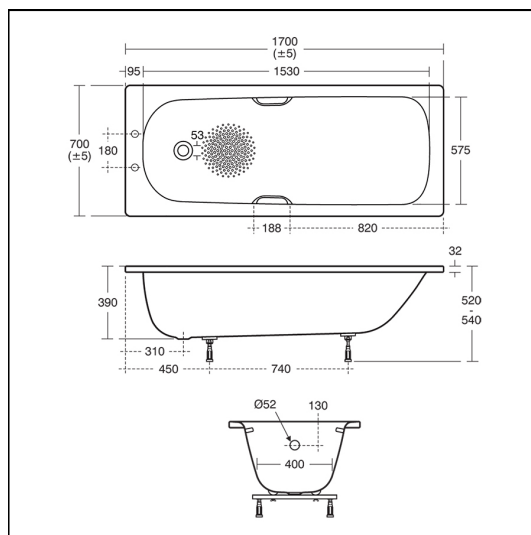

Simplicity Water Saving Steel bath 170cm x 70cm 2 Tapholes With Handgrips & Anti-slip* (130 Litres)

ILLUSTRATED

- E8188** Simplicity water saving 170cm x 70cm standard gauge steel bath with chrome plated grips, 2 tapholes and anti-slip* (only 130 Litres)
- B1151** Calista dual control two hole bath filler
- S0915** Bath flat front panel
- S0916** Bath flat end panel
- S9365** Bath panel plastic corner edge strip
- S8970** Trap 1½" plastic P with 75mm seal, multi-purpose outlet suitable for plastic and BS copper pipe
- S8840** 1 1/2" combination bath waste & trap with overflow and domed clicker
- A5901** TMV thermostatic mixing valve, 22mm

ILLUSTRATED PRODUCT DETAILS

Weights

- E8188** 25.51 KG
- B1151** 1.60 KG
- S0915** 2.14 KG
- S0916** 3.50 KG
- S9365** 0.01 KG
- S8970** 1.00 KG
- S8840** 0.31 KG
- A5901** 0.60 KG

Finishes

- E8188**  White (01)
- B1151**  Chrome (AA)
- S0915**  White (01)
- S0916**  White (01)
- S9365**  White (01)
- S8970**  Neutral / No Finish (67)
- S8840**  Chrome (AA)
- A5901**  Chrome (AA)

Capacity

- E8188** 130.0 litres (to overflow)

Flow rates

- B1151** 70 Litres per minute @ 3 bar pressure

Standards

Manufactured to BS 1344-3:1998
Standard gauge 2mm porcelain enamelled steel

Special Notes

E: info@idealspec.co.uk | T: 0870 122 8822 | F: 0870 122 8282 | www.idealspec.co.uk

FEATURES

Simplicity Water Saving Steel bath 170cm x 70cm 2 Tapholes With Handgrips & Anti-slip* (130 Litres)

*Anti-slip reduces the likelihood of slipping but it does not prevent all slipping. Care to be taken when cleaning as aggressive products may reduce the effectiveness of the slip resistant area. Consideration should be given to safe hot water delivery and the use of an appropriate temperature reduction device, see A5901AA or Part G for guidance.