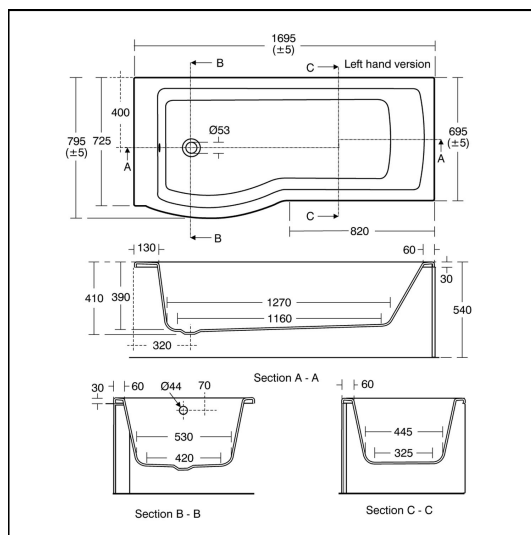

Tempo Arc Idealform Shower Bath 170cm x 80cm LH No Handgrips No Tapholes

ILLUSTRATED

- E2568** Tempo Arc 170cm x 80cm Idealform shower bath. left hand, no handgrips, no tapholes
- E2569** Tempo Arc shower bath front panel
- E3169** Unilux 70cm end panel
- E1486** Luxury bath pop-up waste and overflow
- E2571** Tempo Arc shower bath screen, clear glass and bright silver finish
- A5901** TMV thermostatic mixing valve, 22mm

OPTIONS

- BD264** Ceraplan dual control bath filler

ILLUSTRATED PRODUCT DETAILS

Weights

- E2568** 27.00 KG
- E2569** 5.00 KG
- E3169** 2.58 KG
- E2571** 27.00 KG
- A5901** 0.60 KG

Materials

- E2568** Idealform
- E2569** High Impact Polystyrene
- E3169** High Impact Polystyrene
- E1486** Mixed Material
- E2571** Toughened Safety Glass
- A5901** Chrome Plated Metal

Finishes

- E2568**  White (01)
- E2569**  White (01)
- E3169**  White (01)
- E1486**  Chrome (AA)
- E2571**  Bright Silver (EO)
- A5901**  Chrome (AA)

Capacity

- E2568** 195.0 litres (to overflow)

Designer

Robin Levien, RDI

Standards

Constructed to EN 198:2008. EN 14516

Special Notes

Consideration should be given to safe hot water delivery and the use of an appropriate temperature reduction device, see A5901AA or Part G for guidance. One taphole fittings require offsetting from the overflow. Check positioning and compatibility before specifying. Dedicated front panel and bath screen are unhanded. To be used with E2571EO Tempo Arc shower bath screen.