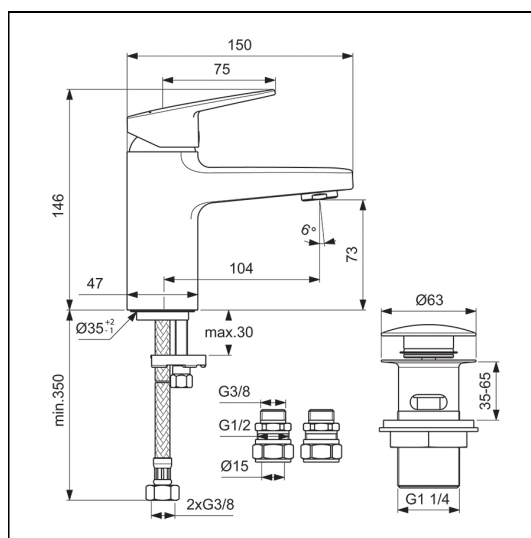

Ideal Standard i.life B 60cm Wall Hung Vanity Unit

ILLUSTRATED

- **T5269** Ideal Standard i.life B 60cm wall hung vanity unit with 1 drawer
- **T4605** Ideal Standard i.life B 61cm vanity washbasin, 1 taphole
- **E0157** Wall fixing set
- **BD246** Ceraplan single lever basin mixer, with click waste
- **EE230339** Space saving trap and waste pipe assembly for use with furniture basin units
- **T5326** i.life 34cm handle

ILLUSTRATED PRODUCT DETAILS

Weights

- **E0157** 0.16 KG
- **BD246** 1.77 KG
- **EE230339** 0.10 KG

Materials

- **T5269** Mixed Material
- **T4605** Fine Fireclay
- **E0157** Metal
- **BD246** Chrome Plated Brass
- **EE230339** Plastic

Finishes

- **T5269** Matt White (DU)
- **T4605** White (01)
- **E0157** Neutral / No Finish (67)
- **BD246** Chrome (AA)
- **EE230339** Neutral / No Finish (67)
- **T5326** Silk Black (XG)

Flow rates

- **BD246** 5 Litres per minute @ 3 bar pressure

Designer

Palomba Serafini Associati