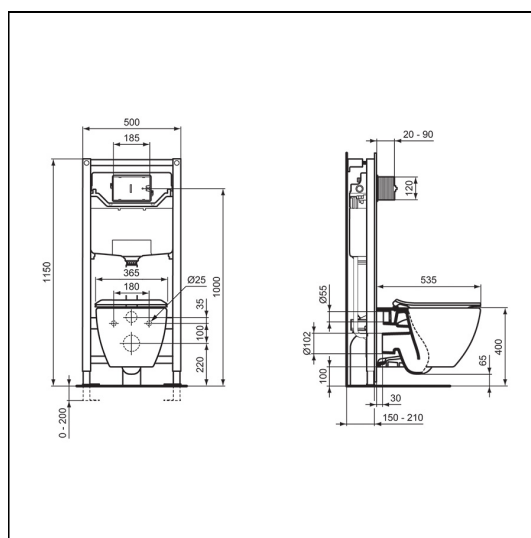

- **R0158** ProSys electronic conversion kit for proximity actuated flushplates (Altes & Symfo) (120 depth frames and cisterns only)
- **R0176** Prosys conversion kit (front to top actuation) for mechanical 150 depth frames & cisterns (for when using Oleas flushplates)
- **S3643** Conceala 2 4.5/3 or 4/2.6 litre cistern, dual flush valve, side supply, internal overflow, alternative height plastic flushbends, no flushplate/button
- **E2125** Conceala 2 concealed cistern universal height, side inlet cistern - pneumatic dual flush valve - no flushplate - 6/4 litre flush
- **T3528** Tesi toilet seat and cover, slim
- **R0116** Oleas P1 pneumatic dual flushplate Ideal Standard - white
- **R0121** Oleas M2 mechanical dual flushplate Ideal Standard - white
- **R0119** Oleas P2 pneumatic dual flushplate Ideal Standard - white
- **R0123** Oleas M3 mechanical dual flushplate Ideal Standard - white
- **R0124** Oleas P3 pneumatic dual flushplate Ideal Standard - white
- **R0110** Solea P2 pneumatic dual flushplate Ideal Standard - white
- **R0130** Altes NT1 electronic (proximity) ceramic dual flushplate Ideal Standard - white
- **R0129** Symfo NT1 electronic (proximity) glass dual flushplate Ideal Standard - white
- **P0109** Septa Pro XS pneumatic push button no logo - chrome
- **R0184** Septa Pro XS pneumatic push button, no logo
- **R0100** ProSys half frame for wall hung WC pans (no cistern)
- **R0313** ProSys 1150mm height, pneumatic wall hung WC frame, 120 depth, front actuation
- **R0140** ProSys 820mm height, mechanical wall hung WC frame, 150 depth, front or top actuation
- **R0312** ProSys 820mm height, pneumatic wall hung wc frame 150 depth, front or top actuation
- **R0314** ProSys 1150mm height, freestanding mechanical wall hung WC frame, front actuation
- **E0060** Support frame with bolts for wall mounted toilet bowls

FEATURES

ILLUSTRATED PRODUCT DETAILS

Weights

T3545 22.00 KG

Finishes

E: info@idealspec.co.uk | T: 0870 122 8822 | F: 0870 122 8282 | www.idealspec.co.uk

Ideal Standard (UK) Ltd. makes every effort to ensure that the information provided on its website is accurate. However, we cannot guarantee this, and accept no liability for any information or advice given via its website.