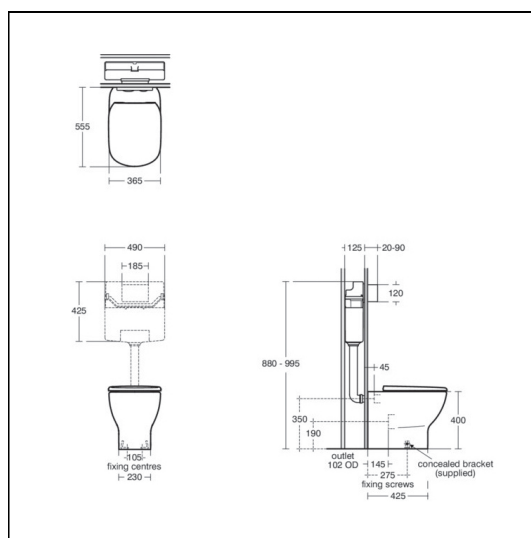

Tesi Back-to-Wall Toilet

ILLUSTRATED

- T3535** Tesi back-to-wall toilet bowl with horizontal outlet
- R0317** ProSys 120 depth WC cistern, mechanical, front actuation
- T3527** Tesi toilet seat and cover, slim with quick release, slow close
- R0115** Oleas M1 mechanical dual flushplate Ideal Standard - chrome

OPTIONS

- R0158** ProSys electronic conversion kit for proximity actuated flushplates (Altes & Symfo) (120 depth frames and cisterns only)
- S3643** Conceala 2 4.5/3 or 4/2.6 litre cistern, dual flush valve, side supply, internal overflow, alternative height plastic flushbends, no flushplate/button
- E2125** Conceala 2 concealed cistern universal height, side inlet cistern - pneumatic dual flush valve - no flushplate - 6/4 litre flush
- R0318** ProSys 120 depth WC cistern, pneumatic, front actuation
- T3528** Tesi toilet seat and cover, slim
- T3529** Tesi wrap style toilet seat and cover, slow close
- R0116** Oleas P1 pneumatic dual flushplate Ideal Standard - white
- R0121** Oleas M2 mechanical dual flushplate Ideal Standard - white
- R0123** Oleas M3 mechanical dual flushplate Ideal Standard - white
- R0124** Oleas P3 pneumatic dual flushplate Ideal Standard - white
- R0110** Solea P2 pneumatic dual flushplate Ideal Standard - white
- R0130** Altes NT1 electronic (proximity) ceramic dual flushplate Ideal Standard - white
- R0129** Symfo NT1 electronic (proximity) glass dual flushplate Ideal Standard - white
- S4300** Panekta outlet connector to convert horizontal outlet wcs to S or turned P trap
- S4305** Panekta outlet connector to convert horizontal outlet wcs to P trap

ILLUSTRATED PRODUCT DETAILS

Weights

- T3535** 26.30 KG
- R0317** 2.92 KG
- T3527** 2.20 KG
- R0115** 0.34 KG

Materials

- T3535** Vitreous China
- R0317** Mixed Material
- T3527** Plastic
- R0115** Mixed Material