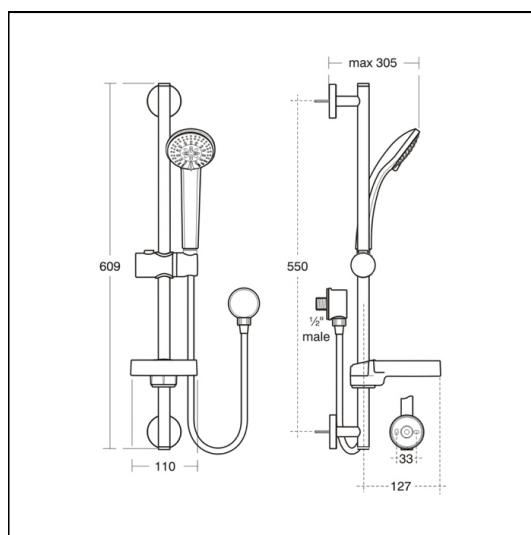

Idealrain S3 Shower Kit With 80mm 3F Handspray, 600mm Rail And 1.8M Hose

ILLUSTRATED

B9556 Idealrain S3 shower kit with 3 function Ø80mm handspray, 600mm metal slide rail, 1.8m hose & integrated soap dish

ILLUSTRATED PRODUCT DETAILS

Weights

B9556 1.71 KG

Finishes

B9556  Chrome (AA)

Materials

B9556 Chrome Plated Metal

Flow rates

B9556 8 Litres per minute @ 3 bar pressure

Special Notes

Regulated flow rate 8 litres per minute. Unregulated flow rate 4.1 litres per minute @ 0.1 bar (B9410 & B9556) or 5.7 litres per minute @ 0.1 bar (B9408).