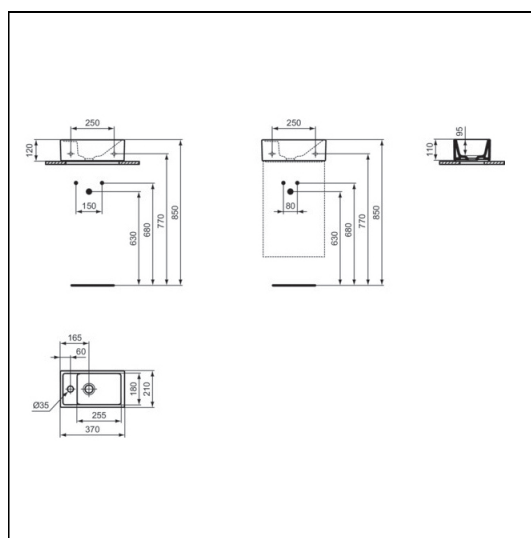

Ideal Standard i.life S 37cm Guest Washbasin

ILLUSTRATED

- **E2113** Ideal Standard i.life S 37cm guest washbasin, 1 taphole, no overflow, left hand
- **E0157** Wall fixing set
- **BD208** Ceraplan single lever mini basin mixer
- **E1483** 1 1/4" Basin clicker waste: unslotted
- **E0079** Trap 1 1/4" Contemporary metal bottle, 75mm seal

OPTIONS

- **EE230339** Space saving trap and waste pipe assembly for use with furniture basin units
- **R0271** Eurovit+ 35cm guest washbasin unit with 1 door
- **T5302** Ideal Standard i.life S 35cm wall hung guest washbasin unit with 1 door
- **T5303** Ideal Standard i.life S 35cm floor standing guest washbasin unit with 1 door
- **T5325** i.life 27cm handle

ILLUSTRATED PRODUCT DETAILS

Weights

- **E0157** 0.16 KG
- **BD208** 1.40 KG
- **E0079** 1.45 KG

Materials

- **E0157** Metal
- **BD208** Chrome Plated Brass
- **E1483** Chrome Plated Metal
- **E0079** Chrome Plated Metal

Finishes

- **E2113** White (01)
- **E0157** Neutral / No Finish (67)
- **BD208** Chrome (AA)
- **E1483** Chrome (AA)
- **E0079** Chrome (AA)

Flow rates

- **BD208** 5 Litres per minute @ 3 bar pressure

Designer

Palomba Serafini Associati

FINISH OPTIONS

- (AA) Chrome
- (XG) Silk Black
- (A2) Brushed Gold
- (A5) Magnetic Grey
- (GN) Silver Storm

Standards

Washbasin to BS EN 14688 and BS EN 31

Special Notes

Washbasin wall mounted using E0157 wall fixing set (not supplied).

E: info@idealspec.co.uk | T: 0870 122 8822 | F: 0870 122 8282 | www.idealspec.co.uk

Ideal Standard (UK) Ltd. makes every effort to ensure that the information provided on its website is accurate. However, we cannot guarantee this, and accept no liability for any information or advice given via its website.