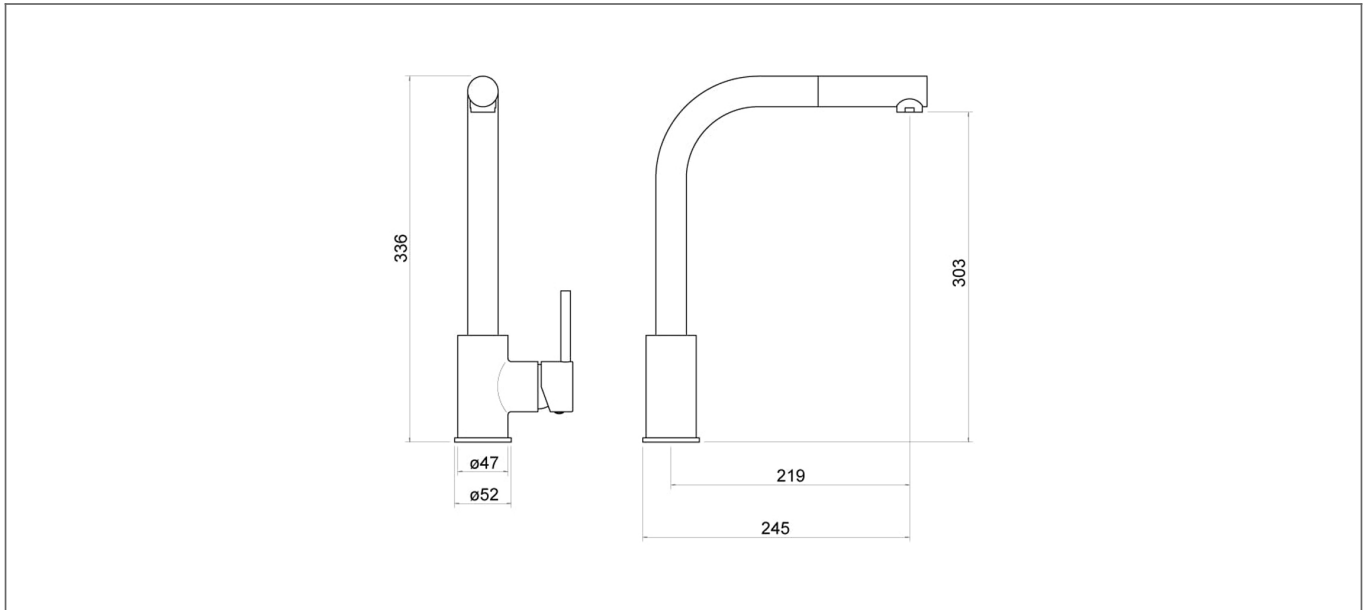

## Specification

Product Guarantee:	Lifetime
Barcode:	5056474502637
Material:	Brass
Handle Type:	Lever
Tap Pressure:	Medium - High Pressure
Min Operating Pressure:	0.5 Bar
Waste Included:	No
Number Of Tap Holes:	1
Projection (mm):	219
Flow Rate 0.1 Bar (L/min):	3.8
Flow Rate 0.5 Bar (L/min):	5.8
Flow Rate 1 Bar (L/min):	8.1
Flow Rate 2 Bar (L/min):	11.3
Flow Rate 3 Bar (L/min):	13.8
Colour:	Chrome

Dimensions: All measurements are in millimetres and are subject to normal manufacturing variations.

Due to a continuing development programme to improve design and performance, we reserve all rights to vary specifications without prior notice. Please note, all accessories are for photographic purposes only.

## Technical Drawing

Dimensions: All measurements are in millimetres and are subject to normal manufacturing variations.

Due to a continuing development programme to improve design and performance, we reserve all rights to vary specifications without prior notice. Please note, all accessories are for photographic purposes only.