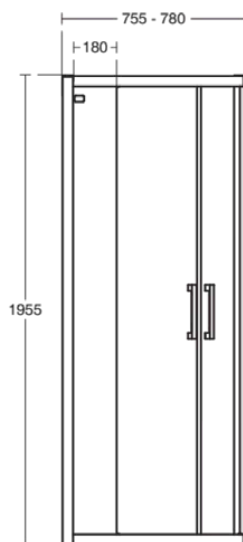

## K9383EO

CONNECT 2 | Quadrant shower enclosure 755x755x1955 mm in bright silver finish, 2 doors | Glass thickness (6mm), Horizontal adjustment (25mm), Click & Clean, IdealClean

### Image & drawing

### General information

Sub product type	Quadrant shower enclosure
Brand	Ideal Standard
Suite name	CONNECT 2
Colour code	EO
Colour description	Bright Silver
Surface finish effect	glossy
Height (mm)	1955
Width (mm)	755
Length / Projection (mm)	755
Fixing method	Fixing bolts
EAN code	8014140456445
Net weight (kg)	41.00