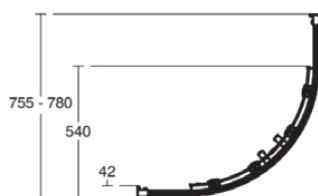

## K9383EO

CONNECT 2 | Quadrant shower enclosure 755x755x1955 mm in bright silver finish, 2 doors | Glass thickness (6mm), Horizontal adjustment (25mm), Click & Clean, IdealClean

### General information

Sub product type	Quadrant shower enclosure
Brand	Ideal Standard
Suite name	CONNECT 2
Colour code	EO
Colour description	Bright Silver
Surface finish effect	glossy
Height (mm)	1955
Width (mm)	755
Length / Projection (mm)	755
Fixing method	Fixing bolts
EAN code	8014140456445
Net weight (kg)	41.00