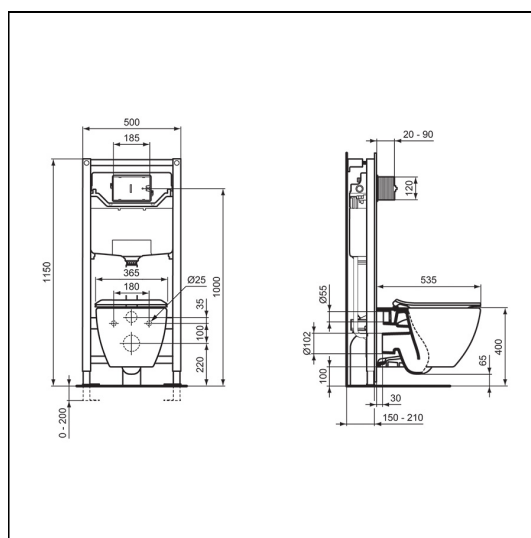

- **R0158** ProSys electronic conversion kit for proximity actuated flushplates (Altes & Symfo) (120 depth frames and cisterns only)
- **R0176** Prosys conversion kit (front to top actuation) for mechanical 150 depth frames & cisterns (for when using Oleas flushplates)
- **S3643** Conceala 2 4.5/3 or 4/2.6 litre cistern, dual flush valve, side supply, internal overflow, alternative height plastic flushbends, no flushplate/button
- **E2125** Conceala 2 concealed cistern universal height, side inlet cistern - pneumatic dual flush valve - no flushplate - 6/4 litre flush
- **T3528** Tesi toilet seat and cover, slim
- **R0116** Oleas P1 pneumatic dual flushplate Ideal Standard - white
- **R0121** Oleas M2 mechanical dual flushplate Ideal Standard - white
- **R0119** Oleas P2 pneumatic dual flushplate Ideal Standard - white
- **R0123** Oleas M3 mechanical dual flushplate Ideal Standard - white
- **R0124** Oleas P3 pneumatic dual flushplate Ideal Standard - white
- **R0110** Solea P2 pneumatic dual flushplate Ideal Standard - white
- **R0130** Altes NT1 electronic (proximity) ceramic dual flushplate Ideal Standard - white
- **R0129** Symfo NT1 electronic (proximity) glass dual flushplate Ideal Standard - white
- **P0109** Septa Pro XS pneumatic push button no logo - chrome
- **R0184** Septa Pro XS pneumatic push button, no logo
- **R0100** ProSys half frame for wall hung WC pans (no cistern)
- **R0313** ProSys 1150mm height, pneumatic wall hung WC frame, 120 depth, front actuation
- **R0140** ProSys 820mm height, mechanical wall hung WC frame, 150 depth, front or top actuation
- **R0312** ProSys 820mm height, pneumatic wall hung wc frame 150 depth, front or top actuation
- **R0314** ProSys 1150mm height, freestanding mechanical wall hung WC frame, 120 depth, front actuation
- **E0060** Support frame with bolts for wall mounted toilet bowls

FEATURES

ILLUSTRATED PRODUCT DETAILS

Weights

T3545 22.00 KG

Finishes

E: info@idealspec.co.uk | T: 0870 122 8822 | F: 0870 122 8282 | www.idealspec.co.uk

Ideal Standard (UK) Ltd. makes every effort to ensure that the information provided on its website is accurate. However, we cannot guarantee this, and accept no liability for any information or advice given via its website.