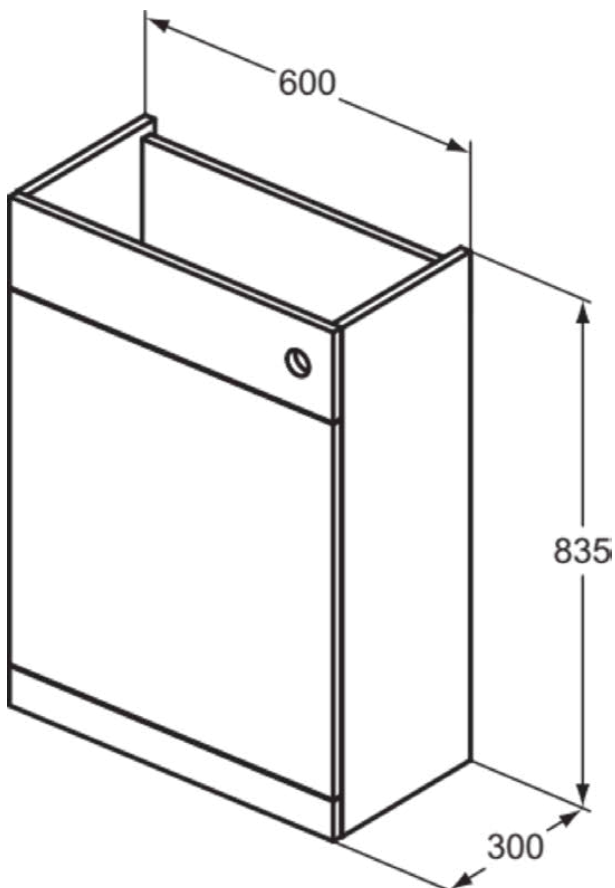

I.LIFE A

T5215NG

I.LIFE A | WC unit 600x300x835 mm in quartz grey finish | Assembled, Sustainably sourced wood

Image & drawing

General information

Product type:	Furniture
Sub product type:	WC unit
Brand:	Ideal Standard
Suite name:	I.LIFE A
Colour:	NG - Quartz Grey
Surface finish effect:	matt
Height (mm):	835
Width (mm):	600
Length / Projection (mm):	300
Fixing method:	Fixing set
Net weight (kg):	21.17
EAN code:	8014140501428

Colour code:	NG
Colour description:	quartz grey
Corner model:	No
Legs adjustable:	No
PVD technology:	No
Reversible door:	No
Surface finish effect:	matt
Sustainably sourced wood:	Yes
With cutout section:	No
With interior lighting:	No
With legs:	No
With socket outlet:	No
With worktop:	No
Fixing material included:	Yes
Fixing method:	Fixing set
Mounting method:	Floor