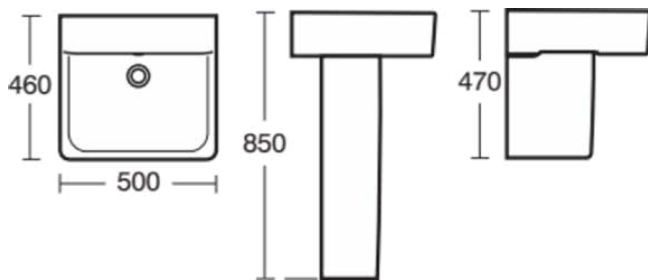

CONCEPT

E788101

CONCEPT | Basin 500x460x175 mm in white glossy finish, 1 tap hole, with overflow

Image & drawing

General information

Product type:	Washbasins
Sub product type:	Basin
Brand:	Ideal Standard
Suite name:	CONCEPT
Designer:	Studio Levien
Colour:	01 - White Glossy
Surface finish effect:	glossy
Height (mm):	175
Width (mm):	500
Length / Projection (mm):	460
Net weight (kg):	15.10
EAN code:	5017830389576

Washbasin wall mounted using E0157 wall fixing set, with semi-pedestal screwed to wall or full pedestal mounted using 2 screws through the back of the basin (not supplied).

Downloads

- EPD

Product standard & certifications

Additional standards:	EN 14688
DoP classification:	CL25

Product specifications

Colour code:	01
Colour description:	white glossy
Disabled model:	No
Includes a chain eye:	No
Material:	Ceramic
Material quality:	Finefireclay
Amount of tap holes for each washbasin:	1
Amount of washbasins:	1
Overflow visible:	Yes
PVD technology:	No
Support plateau:	Backside
Surface finish effect:	glossy
Tap hole position:	Centre
Type of overflow:	Round
With back wall:	No
With drain plug:	No
With overflow:	Yes
With siphon:	No
Mounting method:	Wall