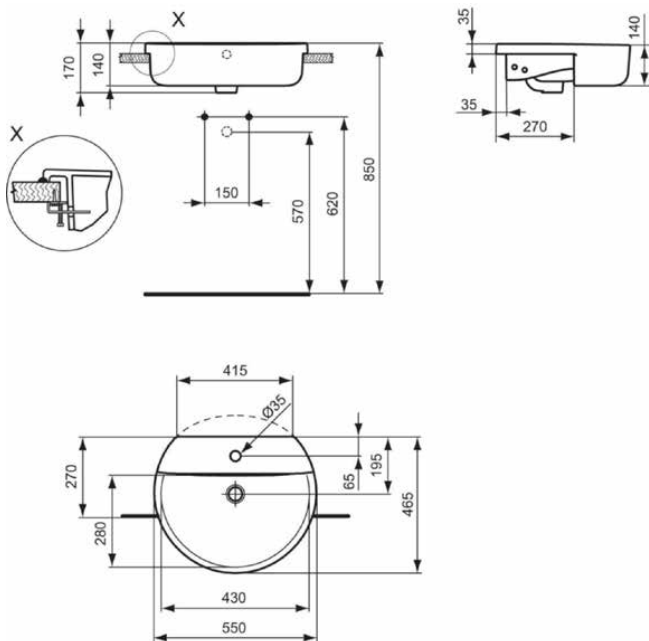

CONCEPT

E792101

CONCEPT | Semi-countertop basin 550x465x170 mm in white glossy finish, 1 tap hole, with overflow

Image & drawing

General information

Product type:	Washbasins
Sub product type:	Semi-countertop basin
Brand:	Ideal Standard
Suite name:	CONCEPT
Designer:	Studio Levien
Colour:	01 - White Glossy
Surface finish effect:	glossy
Height (mm):	170
Width (mm):	550
Length / Projection (mm):	465
Net weight (kg):	15.18
EAN code:	5017830389743

Washbasin fixed to countertop with securing clips provided. Joint sealed with waterproof sealant (not supplied).

Downloads

- [EPD](#)

Product standard & certifications

Additional standards:	EN 14688
DoP classification:	CL25

Product specifications

Colour code:	01
Colour description:	white glossy
Grinded bottom side:	No
Disabled model:	No
Includes a chain eye:	No
Material:	Ceramic
Material quality:	Finefireclay
Amount of tap holes for each washbasin:	1
Amount of washbasins:	1
Overflow visible:	No
PVD technology:	No
Support plateau:	Backside
Surface finish effect:	glossy
Tap hole position:	Centre
Type of overflow:	Round
With back wall:	No
With drain plug:	No
With overflow:	Yes
With siphon:	No
Mounting method:	On-furniture