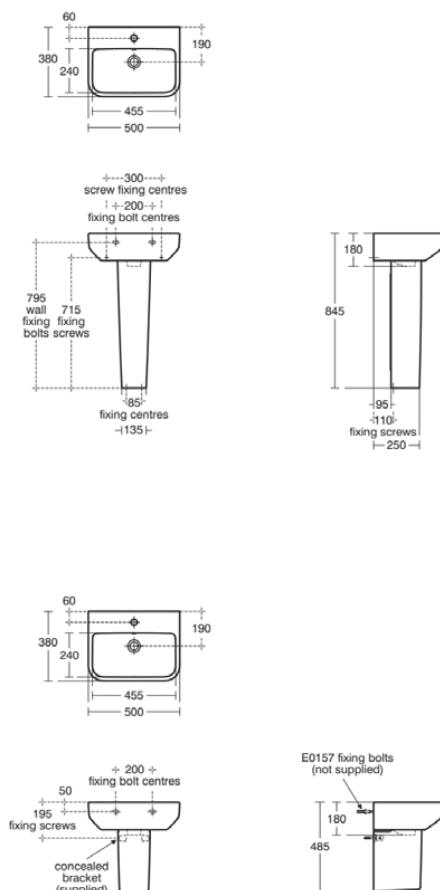

I.LIFE S

T518501

I.LIFE S | Basin 500x380x180 mm in white glossy finish, 1 tap hole, with overflow | Space saving basin

Image & drawing

General information

Product type:	Washbasins
Sub product type:	Basin
Brand:	Ideal Standard
Suite name:	I.LIFE S
Designer:	Palomba Serafini Associati
Colour:	01 - White Glossy
Surface finish effect:	glossy
Height (mm):	180
Width (mm):	500
Length / Projection (mm):	380
Net weight (kg):	12.50
EAN code:	5017830557029

Washbasin wall mounted using E0157 wall fixing set with full pedestal mounted using 2 screws through the back of the basin (not supplied).

Features

Space saving basin

Product standard & certifications

Additional standards:	EN 14688
-----------------------	----------

Product specifications

Colour code:	01
Colour description:	white glossy
Corner model:	No
Disabled model:	No
Includes a chain eye:	No
Material:	Ceramic
Material quality:	Vitreous china
Amount of tap holes for each washbasin:	1
Amount of washbasins:	1
Overflow visible:	Yes
PVD technology:	No
Support plateau:	Backside
Surface finish effect:	glossy
Tap hole position:	Centre
Type of overflow:	Round
With back wall:	No
With drain plug:	No
With overflow:	Yes
With siphon:	No
Mounting method:	Wall