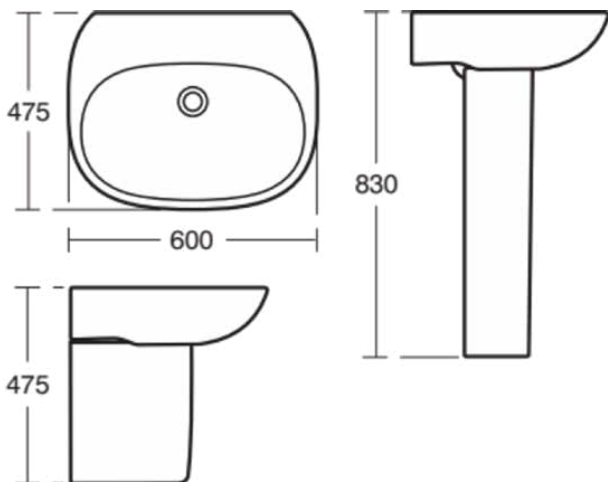

TESI

T026501

TESI | Basin 600x475x165 mm in white glossy finish, 1 tap hole, with overflow

Image & drawing

T0265 Tesi 60cm Washbasin

General information

Product type:	Washbasins
Sub product type:	Basin
Brand:	Ideal Standard
Suite name:	TESI
Designer:	NA
Colour:	01 - White Glossy
Surface finish effect:	glossy
Height (mm):	165
Width (mm):	600
Length / Projection (mm):	475
Net weight (kg):	14.70
EAN code:	8014140437185

Washbasin wall mounted using E0157 wall fixing set with semi-pedestal fixed to wall with brackets supplied or washbasin pedestal mounted using 2 screws through the back of the basin (not supplied)

Product standard & certifications

Additional standards:	EN 14688
DoP classification:	CL25

Product specifications

Colour code:	01
Colour description:	white glossy
Corner model:	No
Disabled model:	No
Includes a chain eye:	No
Material:	Ceramic
Material quality:	Vitreous china
Amount of tap holes for each washbasin:	1
Amount of washbasins:	1
Overflow visible:	Yes
PVD technology:	No
Support plateau:	Backside
Surface finish effect:	glossy
Tap hole position:	Centre
Type of overflow:	Round
With back wall:	No
With drain plug:	No
With overflow:	Yes
With siphon:	No
Mounting method:	Wall