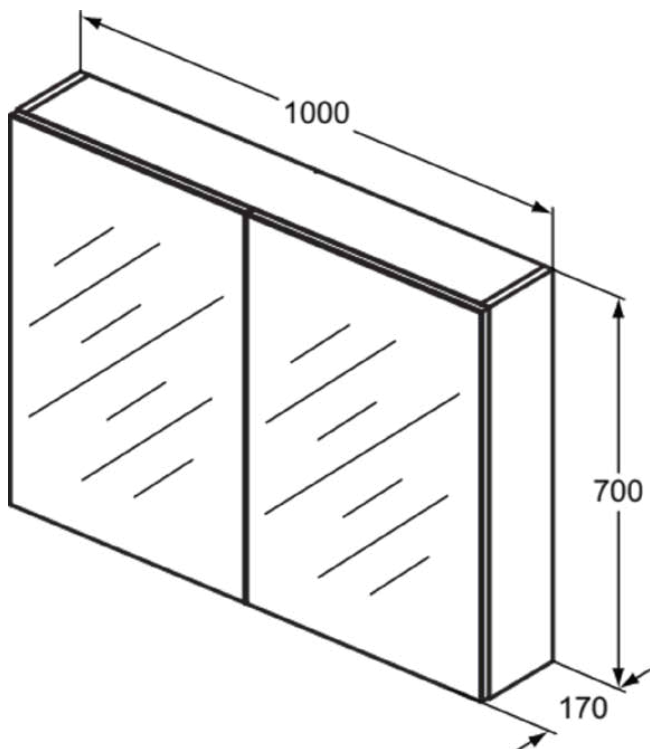

MIRROR&LIGHT

T3592AL

MIRROR&LIGHT | Mirror cabinet 1000x170x700 mm in aluminium finish, 2 doors | Soft close

Image & drawing

General information

Product type:	Mirrors
Sub product type:	Mirror cabinet
Brand:	Unbranded
Suite name:	MIRROR&LIGHT
Colour:	AL - Aluminium
Surface finish effect:	satin
Height (mm):	700
Width (mm):	1000
Length / Projection (mm):	170
Fixing method:	Fixing set
Net weight (kg):	24.00
EAN code:	8014140447955

Features

Soft close

Downloads

- [Installation Guide](#)
- [Spare Parts List](#)

Product specifications

Closing mechanism:	Soft-closing
Colour code:	AL
Colour description:	aluminium
Material:	Wood
Material quality of front:	MFC panel class E1
Material quality of shelf(s):	Toughened safety glass
Material quality of structure / body:	MFC panel class E1
Amount of doors (total):	2
Amount of doors, left-opening:	1
Amount of doors, right-opening:	1
Amount of shelves:	2
PVD technology:	No
Surface finish effect:	satin
Type of mirror:	Mirror
With internal cosmetic mirror:	Yes
With anti-steam function:	No
With handle(s):	Yes
With interior lighting:	No
With magnetic rail:	No
With socket outlet:	No
With switch:	No
Fixing method:	Fixing set

MIRROR&LIGHT

T3592AL

MIRROR&LIGHT | Mirror cabinet 1000x170x700 mm in aluminium finish, 2 doors | Soft close

Mounting method:

Wall

Your local contact:

België • Belgique

Ideal Standard Produktions GmbH
Ikaroslaan 18
B-1930 Zaventem
☎ +32 2 325 66 00
✉ +32 2 325 66 01
www.idealstandard.be