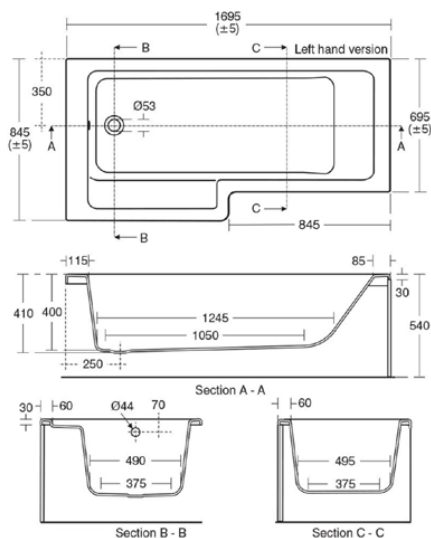

# E259401

TEMPO | Special shaped bath 1690x840x540 mm in white glossy finish, no tap hole, with overflow, no waste

## General information

Product type:	Bath tubs
Sub product type:	Special shaped bath
Brand:	Ideal Standard
Suite name:	TEMPO
Designer:	Ideal Standard
Colour:	01 - White Glossy
Surface finish effect:	glossy
Height (mm):	540
Width (mm):	1690
Length / Projection (mm):	840 - 850
Length / Projection (mm):	690 - 850
Net weight (kg):	26.00
EAN code:	5017830471745

Consideration should be given to safe hot water delivery and the use of an appropriate temperature reduction device, see A5901AA or Part G for guidance. One taphole fittings require offsetting from the overflow. Check positioning and compatibility before specifying. Dedicated front panel and bath screen are unhandled.

## Product specifications

Amount of handles:	0
Amount of tap holes:	0
Amount of usage locations:	1
Bath panel(s) included:	No
Colour code:	01
Colour description:	white glossy
Corner model:	No
Drilled hole for handle optional:	No
Drilled hole for tap optional:	No
Integrated arm supports:	No
Legs adjustable:	Yes
Location of waste hole:	Foot end
Material:	Plastic
Material quality:	Idealform Plus
Overflow visible:	Yes
PVD technology:	No
Space-saving model:	Yes
Surface finish effect:	glossy
Type of model:	Left