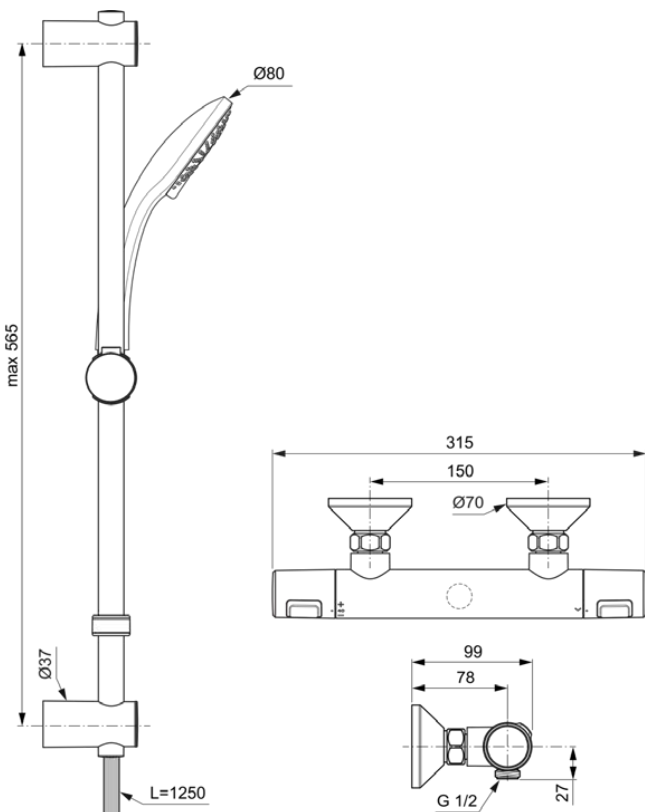

CERATHERM T25

A7205AA

CERATHERM T25 | Exposed shower mixer 315x99x70 mm in chrome finish, 8 l/min (3 bar) | Thermostatic function, Water & Energy savings, Safety stop, SmartShine

Image & drawing

General information

| | |
|---------------------------|----------------------|
| Product type: | Shower mixers |
| Sub product type: | Exposed shower mixer |
| Brand: | Ideal Standard |
| Suite name: | CERATHERM T25 |
| Designer: | Ideal Standard |
| Colour: | AA - Chrome |
| Surface finish effect: | glossy |
| Height (mm): | 70 |
| Width (mm): | 315 |
| Length / Projection (mm): | 99 |
| Fixing method: | Coupling nut |
| Net weight (kg): | 2.20 |
| EAN code: | 4015413345750 |

CERATHERM T25

A7205AA

CERATHERM T25 | Exposed shower mixer 315x99x70 mm in chrome finish, 8 l/min (3 bar) |
Thermostatic function, Water & Energy savings, Safety stop, SmartShine

Product specifications

| | |
|--|-----------------|
| Material of handle: | Plastic |
| Material quality: | Brass |
| Max. flow rate at 3 bar (l): | 8 |
| Max. flow rate at 3 bar (l) for all outlets: | 8 |
| Max. flow rate at 3 bar (l) for spout: | 8 |
| Max. operating pressure (bar): | 10 |
| Min. operating pressure (bar): | 0.5 |
| Noise reduced S-Connectors: | No |
| PVD technology: | No |
| Shape of escutcheon(s): | Round |
| Shower hose connection thread: | G 1/2 |
| SmartShine: | Yes |
| Surface cover: | chromium-plated |
| Surface finish effect: | glossy |
| Thermostatic: | Yes |
| Type of handle: | Rotary knob |
| Type of temperature control: | Thermostatic |
| With S-couplings: | No |
| With escutcheon(s): | Yes |
| With handle(s): | Yes |
| With handspray set: | No |
| With head shower: | No |
| With shower kit: | Yes |
| Fixing method: | Coupling nut |
| Handle fixation position: | Top |
| Mounting method: | Wall |