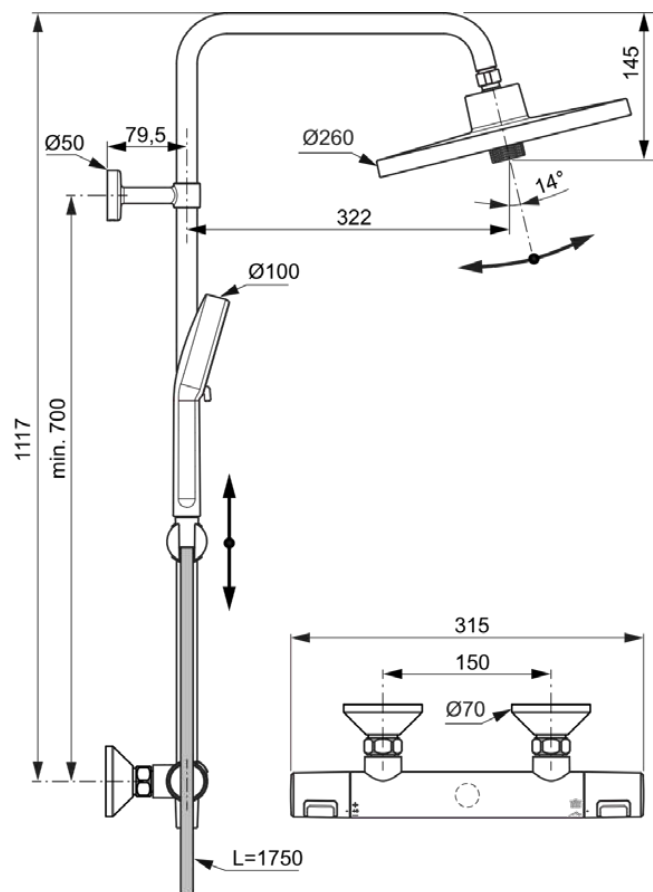

CERATHERM T25+

A7211AA

Ceratherm T25+ | Exposed shower system 315x531.5x1117 mm in chrome finish, 12.0 l/min (3 bar) | Thermostatic function, Water & Energy savings, Safety stop

Image & drawing

General information

Product type:	Shower systems
Sub product type:	Exposed shower system
Brand:	Ideal Standard
Suite name:	Ceratherm T25+
Designer:	Ideal Standard
Colour:	AA - Chrome
Surface finish effect:	glossy
Height (mm):	1117
Width (mm):	315
Length / Projection (mm):	531.5
Fixing method:	Coupling nut
Net weight (kg):	3.46
EAN code:	4015413356336

Included products

BD581AA:	IDEALRAIN ALU+ Overhead shower 260x91x260 mm in chrome finish, 12 l/min (3 bar)
BD580AA:	IDEALRAIN ALU+ Multi function handspray 100x56x232 mm in chrome finish, 8 l/min (3 bar)
BE175AA:	IDEALRAIN Shower hose 1750 mm in chrome finish
B960976AA:	Slider set
A861504AA:	Fast-Fixing set

Features

	Thermostatic function		Water & Energy savings
	Safety stop		

Downloads

- [Installation Guide](#)
- [Spare Parts List](#)

Product specifications

Adjustable fixing points:	Yes
Colour code:	AA
Colour description:	chrome
Cool Body technology:	No
Flushing time adjustable:	No
Handspray height adjustable:	Yes
Handle position:	Lateral
Headshower is depth-adjustable:	No
Material:	Metal
Max. flow rate at 3 bar (l):	12.0