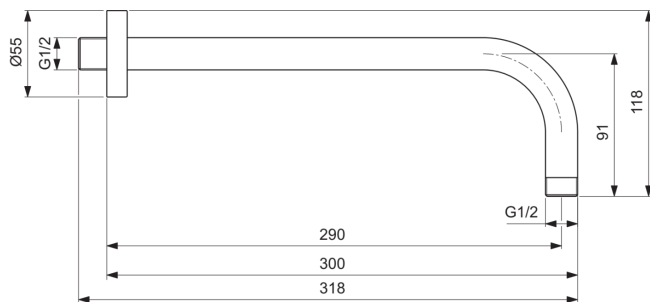

## B9444AA

IDEALRAIN | Overhead shower arm 55x318x118 mm, 290 mm spout projection in chrome finish

### General information

Product type:	Shower ancillaries
Sub product type:	Overhead shower arm
Brand:	Ideal Standard
Suite name:	IDEALRAIN
Colour:	AA - Chrome
Surface finish effect:	glossy
Height (mm):	118
Width (mm):	55
Length / Projection (mm):	318
Net weight (kg):	0.30
VVS:	736337944
EAN code:	3800861023913