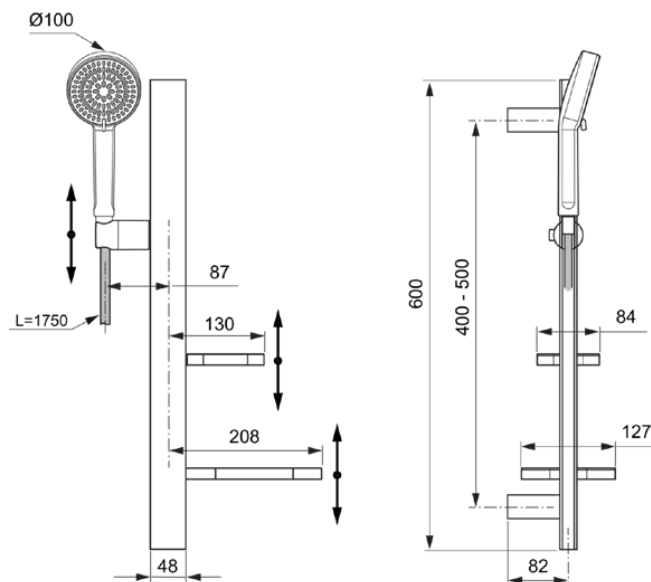

ALU⁺

BD586SI

Alu⁺ | Shower kit with rail 349x157x600 mm in silver finish, 8 l/min (3 bar) | Multiple showering functions, WRAS, Core elements from Aluminum

Image & drawing

General information

Product type:	Shower kits
Sub product type:	Shower kit with rail
Brand:	Ideal Standard
Suite name:	Alu ⁺
Designer:	Palomba Serafini Associati
Colour:	SI - Silver
Surface finish effect:	satin
Height (mm):	600
Width (mm):	349
Length / Projection (mm):	157
Fixing method:	Fixing set
Net weight (kg):	2.56
EAN code:	3800861117315

Included products

BD580XG:	IDEALRAIN ALU ⁺ Multi function handspray 100x56x232 mm in matt black finish, 8 l/min (3 bar)
BE175XG:	IDEALRAIN Shower hose 1750 mm in matt black finish

Features

Multiple showering functions

Product specifications

Adjustable fixing points:	Yes
Adjustable spray mode:	Yes
Amount of spray modes:	2
Amount of towel bars:	0
Colour code:	SI
Colour description:	silver
Concealed fixing:	Yes
Handspray height adjustable:	Yes
Material:	Metal

ALU+

BD586SI

Alu+ | Shower kit with rail 349x157x600 mm in silver finish, 8 l/min (3 bar) | Multiple showering functions, WRAS, Core elements from Aluminium

Product specifications

Material quality:	Aluminium
Max. flow rate at 3 bar (l):	8
Max. flow rate at 3 bar (l) for all outlets:	8
Max. flow rate at 3 bar (l) for handspray:	8
PVD technology:	No
Shower bar is vertically adjustable:	No
Surface cover:	wet laquering
Surface finish effect:	satin
Type of spray mode(s):	Massage / Rain
With S-couplings:	No
With decorative frame:	No
With handspray:	Yes
With handspray set:	No
With head shower:	No
With lighting:	No
With soap dispenser:	No
With shelve(s):	No
With shower basket:	Yes
With shower hose:	Yes
With shower kit:	No
With side showers:	No
With sliding set:	Yes
With soap holder:	No
With sponge holder:	No
With towel holder:	No
With tumbler:	No
With wall bracket:	No
With wall elbow:	No
Fixing material included:	Yes
Fixing method:	Fixing set
Mounting method:	Wall