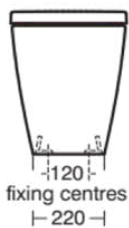

I.LIFE S

T519701

I.LIFE S | Back-to-wall bowl 360x485x400 mm in white glossy finish, CL1 full flush 3.9 - 6 l/min, horizontal outlet | CL1, CL2, RimLS+

Image & drawing

General information

Product type:	Toileting
Sub product type:	Back-to-wall bowl
Brand:	Ideal Standard
Suite name:	I.LIFE S
Designer:	Palomba Serafini Associati
Colour:	01 - White Glossy
Surface finish effect:	glossy
Height (mm):	400
Width (mm):	360
Length / Projection (mm):	485
Fixing method:	Fixing set
Net weight (kg):	23.20
EAN code:	5017830557067

WC pan screwed to floor using concealed brackets (supplied). Can be used with Concept Space, Concept Air and Tempo furniture WC units. Oleas, Solea, Altes & Symfo are compatible with Prosys cisterns only. Please see flushplate section for full finish/colour options.

Included products

TT0257919: Fixing set

Features

 CL1	CL1: 3.9 - 6 l/min	 CL2	CL2: 6 l/min
	RimLS+		

Downloads

- [Spare Parts List](#)

Product standard & certifications

Additional standards:	EN 997
DoP classification:	CL1-6A/5A/4A+CL2

I.LIFE S

T519701

I.LIFE S | Back-to-wall bowl 360x485x400 mm in white glossy finish, CL1 full flush 3.9 - 6 l/min, horizontal outlet | CL1, CL2, RimLS+

Product specifications

Material:	Ceramic
Material quality:	Vitreous china
Outlet location:	Middle
Outlet orientation:	Horizontal
Outlet visibility:	Concealed
PVD technology:	No
Position of water supply:	Rear
Raised model:	No
Surface finish effect:	glossy
Type of water supply:	Concealed
With bidet function:	No
With hygienic recess / fixed toilet seat:	No
With stench extraction:	No
Fixing method:	Fixing set
Mounting method:	Floor