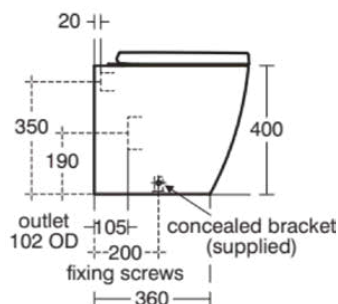

I.LIFE S

T519701

I.LIFE S | Back-to-wall bowl 360x485x400 mm in white glossy finish, CL1 full flush 3.9 - 6 l/min, horizontal outlet | CL1, CL2, RimLS+

Image & drawing

General information

Product type:	Toileting
Sub product type:	Back-to-wall bowl
Brand:	Ideal Standard
Suite name:	I.LIFE S
Designer:	Palomba Serafini Associati
Colour:	01 - White Glossy
Surface finish effect:	glossy
Height (mm):	400
Width (mm):	360
Length / Projection (mm):	485
Fixing method:	Fixing set
Net weight (kg):	23.20
EAN code:	5017830557067

Included products

TT0257919: Fixing set

Features

 CL1	CL1: 3.9 - 6 l/min	 CL2	CL2: 6 l/min
	RimLS+		

Downloads

- [Spare Parts List](#)

Product standard & certifications

Additional standards:	EN 997
DoP classification:	CL1-6A/5A/4A+CL2

Product specifications

CL1 full flush max. (l):	6
CL1 full flush min. (l):	3.9
CL2 full flush max. (l):	6
Children's model:	No
Colour code:	01
Colour description:	white glossy
Concealed fixing:	No
Type of flushing:	Washdown
Disabled model:	No

I.LIFE S

T519701

I.LIFE S | Back-to-wall bowl 360x485x400 mm in white glossy finish, CL1 full flush 3.9 - 6 l/min, horizontal outlet | CL1, CL2, RimLS+

Product specifications

Material:	Ceramic
Material quality:	Vitreous china
Outlet location:	Middle
Outlet orientation:	Horizontal
Outlet visibility:	Concealed
PVD technology:	No
Position of water supply:	Rear
Raised model:	No
Surface finish effect:	glossy
Type of water supply:	Concealed
With bidet function:	No
With hygienic recess / fixed toilet seat:	No
With stench extraction:	No
Fixing method:	Fixing set
Mounting method:	Floor