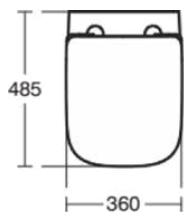

I.LIFE S

T519701

I.LIFE S | Back-to-wall bowl 360x485x400 mm in white glossy finish, CL1 full flush 3.9 - 6 l/min, horizontal outlet | CL1, CL2, RimLS+

Image & drawing

General information

Product type:	Toileting
Sub product type:	Back-to-wall bowl
Brand:	Ideal Standard
Suite name:	I.LIFE S
Designer:	Palomba Serafini Associati
Colour:	01 - White Glossy
Surface finish effect:	glossy
Height (mm):	400
Width (mm):	360
Length / Projection (mm):	485
Fixing method:	Fixing set
Net weight (kg):	23.20
EAN code:	5017830557067

Included products

TT0257919: Fixing set

Features

 CL1	CL1: 3.9 - 6 l/min	 CL2	CL2: 6 l/min
	RimLS+		

Downloads

- [Spare Parts List](#)

Product standard & certifications

Additional standards:	EN 997
DoP classification:	CL1-6A/5A/4A+CL2

Product specifications

CL1 full flush max. (l):	6
CL1 full flush min. (l):	3.9
CL2 full flush max. (l):	6
Children's model:	No
Colour code:	01
Colour description:	white glossy
Concealed fixing:	No
Type of flushing:	Washdown
Disabled model:	No

I.LIFE S

T519701

I.LIFE S | Back-to-wall bowl 360x485x400 mm in white glossy finish, CL1 full flush 3.9 - 6 l/min, horizontal outlet | CL1, CL2, RimLS+

Product specifications

Material:	Ceramic
Material quality:	Vitreous china
Outlet location:	Middle
Outlet orientation:	Horizontal
Outlet visibility:	Concealed
PVD technology:	No
Position of water supply:	Rear
Raised model:	No
Surface finish effect:	glossy
Type of water supply:	Concealed
With bidet function:	No
With hygienic recess / fixed toilet seat:	No
With stench extraction:	No
Fixing method:	Fixing set
Mounting method:	Floor