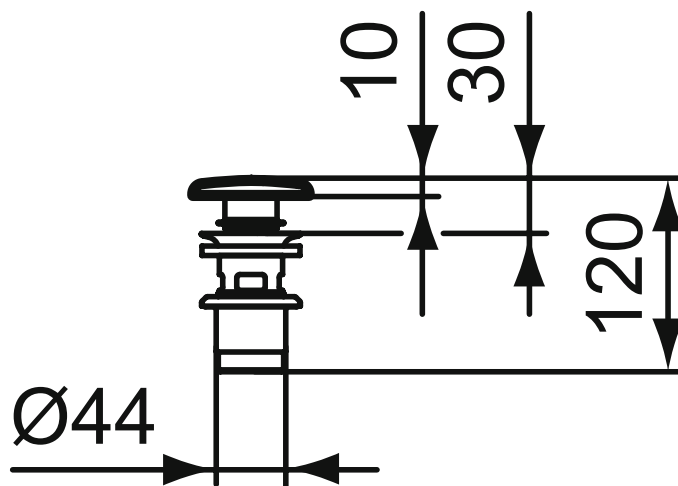

## Strada II

Article-No.: T3630AA

### Click-clack waste

Click-clack waste with metal cover small

Colour: AA - Chrome

#### More product details:

Type:	Basin waste
Tap Holes:	0
Net Weight (kg):	0.37
Material:	Mixed material
Height (mm):	120
Width (mm):	85
Depth (mm):	85