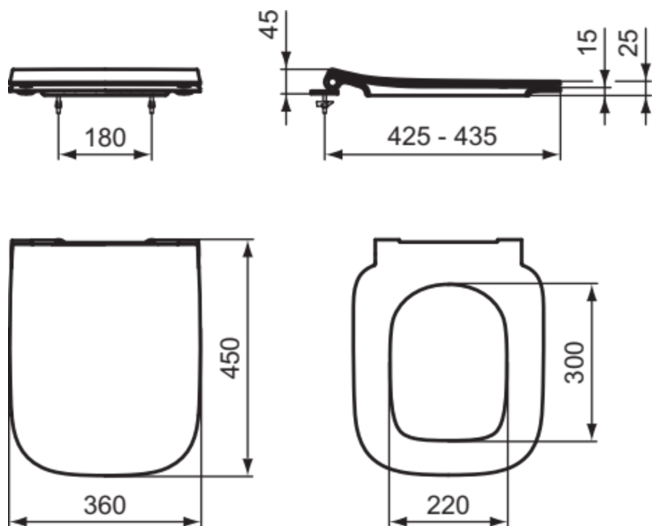

I.LIFE B

T500301

I.LIFE B | Sandwich seat 360x450x45 mm in white glossy finish | Soft close seat

Image & drawing

General information

Product type:	Toilet seats
Sub product type:	Sandwich seat
Brand:	Ideal Standard
Suite name:	I.LIFE B
Designer:	Palomba Serafini Associati
Colour:	01 - White Glossy
Surface finish effect:	glossy
Height (mm):	45
Width (mm):	360
Length / Projection (mm):	450
Fixing method:	Hinge set
Net weight (kg):	2.08
EAN code:	8014140501121

Features

Soft close seat

Downloads

- [Installation Guide](#)
- [Spare Parts List](#)

Product specifications

Anti-theft protection:	No
Closing function:	Soft close
Colour code:	01
Colour description:	white glossy
Continuous hinge pin:	No
Fixation location:	Top
For universal toilet bowl:	No
Hinge material:	Stainless steel
Material:	Plastic
Material quality:	Duroplast
PVD technology:	No
Quick release option:	Yes
Slim looking:	Yes
Surface finish effect:	glossy
With hygienic recess / fixed toilet seat:	No
With motif / icon:	No