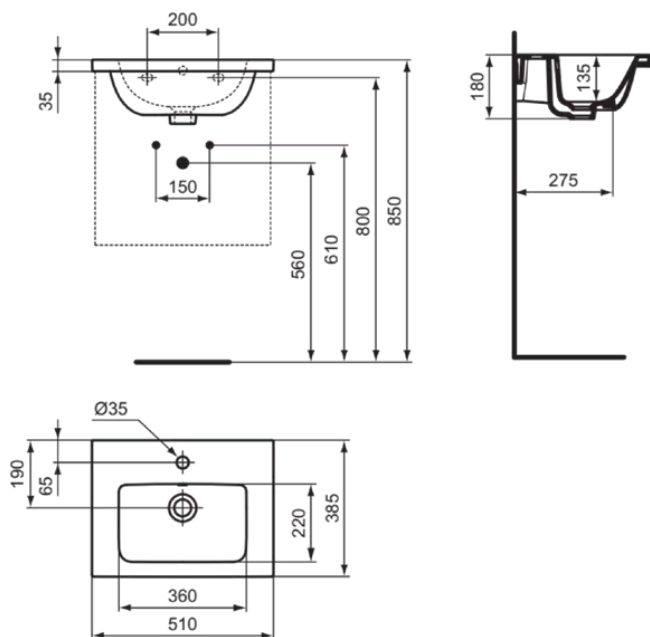

I.LIFE S

T459101

I.LIFE S | Vanity basin 510x385x180 mm in white glossy finish, 1 tap hole, with overflow | Space saving basin

Image & drawing

General information

Product type:	Washbasins
Sub product type:	Vanity basin
Brand:	Ideal Standard
Suite name:	I.LIFE S
Designer:	Palomba Serafini Associati
Colour:	01 - White Glossy
Surface finish effect:	glossy
Height (mm):	180
Width (mm):	510
Length / Projection (mm):	385
Net weight (kg):	11.90
EAN code:	8014140491705

Washbasin wall mounted using the E015767 wall fixing set, with semi-pedestal screwed to wall or full pedestal mounted using 2 screws through the back of the basin. Washbasin can also be supported on dedicated furniture units.

Features

Space saving basin

Product standard & certifications

Additional standards:	EN 14688
DoP classification:	CL 25

Product specifications

Colour code:	01
Colour description:	white glossy
Grinded bottom side:	No
Disabled model:	No
Includes a chain eye:	No
Material:	Ceramic
Material quality:	Finefireclay
Amount of tap holes for each washbasin:	1
Amount of washbasins:	1
Overflow visible:	Yes
PVD technology:	No
Support plateau:	Backside
Surface finish effect:	glossy
Tap hole position:	Centre
Type of overflow:	Round
With back wall:	No
With drain plug:	No
With overflow:	Yes
With siphon:	No

I.LIFE S

T459101

I.LIFE S | Vanity basin 510x385x180 mm in white glossy finish, 1 tap hole, with overflow |
Space saving basin

Mounting method:

Wall

Your local contact:

België • Belgique

Ideal Standard Produktions-GmbH
Corporate Village - Frame 21 Building
Da Vincilaan 2
B-1935 Zaventem
☎ +32 2 325 66 00
☎ +32 2 325 66 01
🌐 www.idealstandard.be