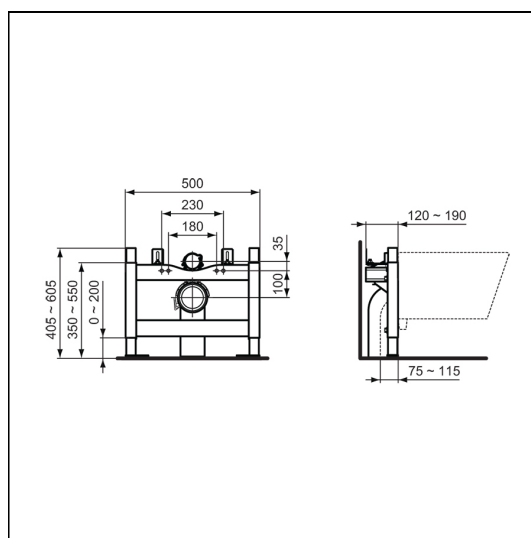

#### Special Notes

Half frame without cistern. Suitable for changing a BTW bowl to a Wall hung bowl where a separate concealed cistern exists or is preferred to a full frame.