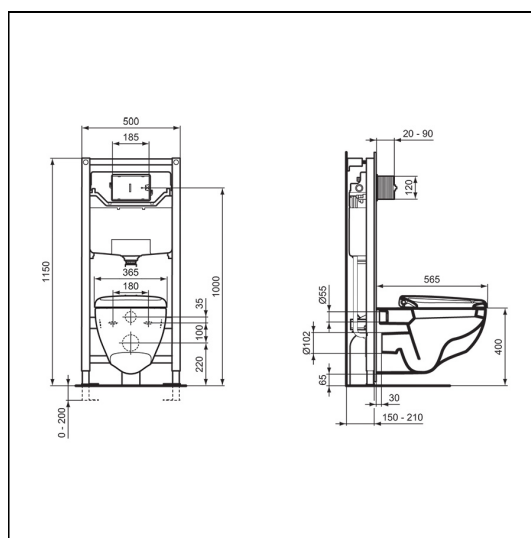

- **R0158** ProSys electronic conversion kit for proximity actuated flushplates (Altes & Symfo) (120 depth frames and cisterns only)
- **E2125** Conceala 2 concealed cistern universal height, side inlet cistern - pneumatic dual flush valve - no flushplate - 6/4 litre flush
- **E2124** Conceala 2 concealed cistern universal height bottom inlet cistern - pneumatic dual flush valve - no flushplate - 6/4 litre flush
- **S3635** Conceala 2 cistern delay fill 4.5 litre single flush syphon low level bottom supply and internal overflow plastic flushbend, CP lever
- **S3617** Conceala 2 4.5 or 6 litre cistern, single flush syphon, side supply, internal overflow, plastic flushbend and long CP lever
- **S4270** Conceala 2 delay fill 4.5 litre cistern, single flush valve, bottom supply, internal overflow and alternative height plastic flushbends
- **S3640** Conceala 2 4.5 litre cistern, single flush valve, side supply, internal overflow and alternative height plastic flushbends
- **S3599** Sensorflow 21 WC flushing device, panel mounted sensor complete with concealed valve and 4 or 4.5 litre duct cistern
- **S3604** Sensorflow 21 WC flushing device, panel mounted sensor complete with concealed valve and 4 or 4.5 litre delay fill duct cistern
- **E6203** Jasper Morrison toilet seat and cover, quick release
- **E6204** Jasper Morrison toilet seat only, quick release
- **S4512** Finger push button pneumatic, stainless steel for 31mm maximum thickness partition
- **R0116** Oleas P1 pneumatic dual flushplate Ideal Standard - white
- **R0121** Oleas M2 mechanical dual flushplate Ideal Standard - white
- **R0119** Oleas P2 pneumatic dual flushplate Ideal Standard - white
- **R0123** Oleas M3 mechanical dual flushplate Ideal Standard - white
- **R0124** Oleas P3 pneumatic dual flushplate Ideal Standard - white
- **R0110** Solea P2 pneumatic dual flushplate Ideal Standard - white
- **R0130** Altes NT1 electronic (proximity) ceramic dual flushplate Ideal Standard - white
- **R0129** Symfo NT1 electronic (proximity) glass dual flushplate Ideal Standard - white

ACCREDITATIONS

E2125(67)

Unified Water Label **6.0** Litres

E2124(67)

Unified Water Label **6.0** Litres

S3635(67)

Unified Water Label **4.5** Average Flushing Volume (Litres)

S3617(67)

Unified Water Label **4.5** Average Flushing Volume (Litres)

S4270(67)

Unified Water Label **4.5** Average Flushing Volume (Litres)