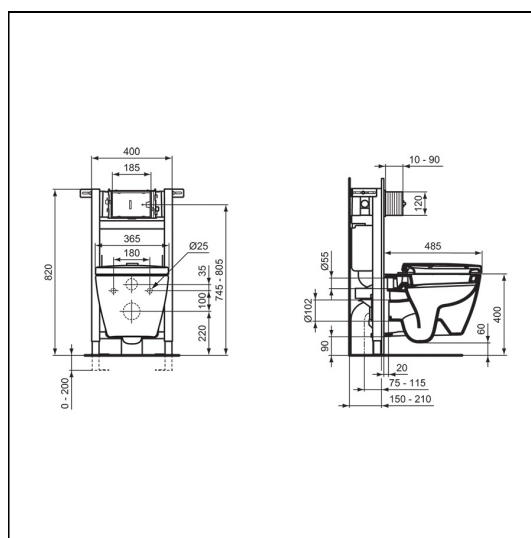

ILLUSTRATED PRODUCT DETAILS

Weights

- **E8025** 22.80 KG
- **E1292** 2.67 KG
- **R0115** 0.34 KG
- **R0140** 9.41 KG

Finishes

- **E8025** ☐ White (01)
- **E1292** ☐ White (01)

Materials

ACCREDITATIONS

E2125(67)

Unified Water Label 6.0 Litres

S3617(67)

Unified Water Label 4.5 Average Flushing Volume (Litres)

S3643(67)

Unified Water Label 3.0 Average Flushing Volume (Litres)

R0140(67)

Unified Water Label 6.0 Litres

R0312(67)

Unified Water Label 6.0 Litres