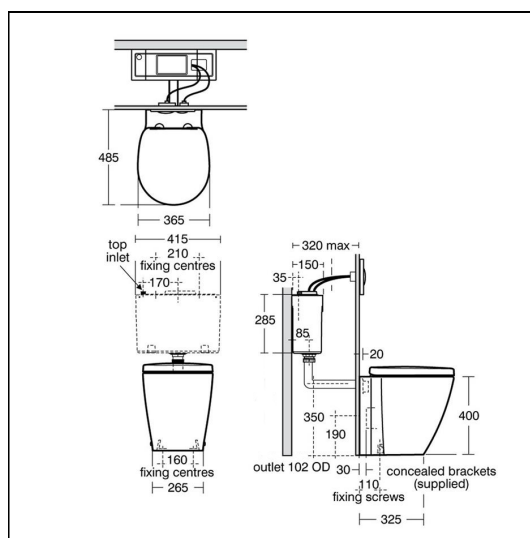

Concept Space Short Projection Back-To-Wall Toilet

ILLUSTRATED

- E1208** Concept Space short projection back-to-wall toilet bowl with horizontal outlet
- S3643** Conceala 2 4.5/3 or 4/2.6 litre cistern, dual flush valve, side supply, internal overflow, alternative height plastic flushbends, no flushplate/button
- E1292** Concept Space toilet seat and cover

OPTIONS

- R0158** ProSys electronic conversion kit for proximity actuated flushplates (Altes & Symfo) (120 depth frames and cisterns only)
- E2125** Conceala 2 concealed cistern universal height, side inlet cistern - pneumatic dual flush valve - no flushplate - 6/4 litre flush
- S3617** Conceala 2 4.5 or 6 litre cistern, single flush syphon, side supply, internal overflow, plastic flushbend and long CP lever
- R0317** ProSys 120 depth WC cistern, mechanical, front actuation
- R0318** ProSys 120 depth WC cistern, pneumatic, front actuation
- E1293** Concept Space toilet seat and cover, slow close
- S4498** Finger push button, dual flush, small
- R0115** Oleas M1 mechanical dual flushplate Ideal Standard - white
- R0116** Oleas P1 pneumatic dual flushplate Ideal Standard - white
- R0121** Oleas M2 mechanical dual flushplate Ideal Standard - white
- R0123** Oleas M3 mechanical dual flushplate Ideal Standard - white
- R0124** Oleas P3 pneumatic dual flushplate Ideal Standard - white
- R0110** Solea P2 pneumatic dual flushplate Ideal Standard - white
- R0130** Altes NT1 electronic (proximity) ceramic dual flushplate Ideal Standard - white
- R0129** Symfo NT1 electronic (proximity) glass dual flushplate Ideal Standard - white
- S4399** Contemporary flush plate dual flush for Conceala 2 cisterns
- S4300** Panekta outlet connector to convert horizontal outlet wcs to S or turned P trap
- S4305** Panekta outlet connector to convert horizontal outlet wcs to P trap