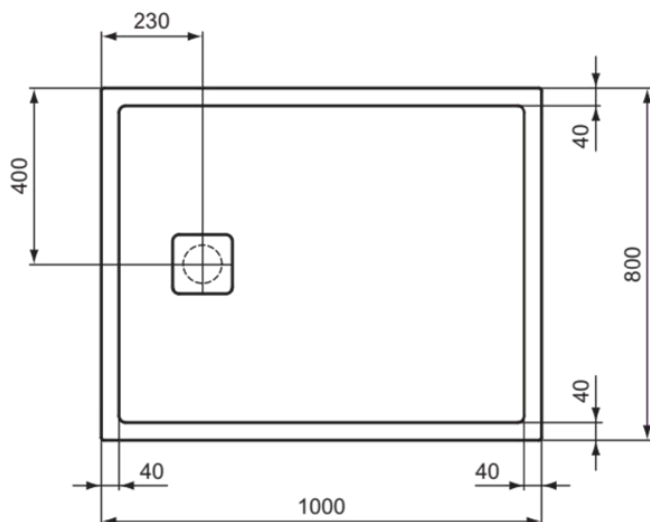

## T5442FO

ULTRA FLAT EVO | Rectangular shower tray 1000x800x35 mm in silk white finish, no waste | Antibacterial, Anti-slip, Accessible design, Cuttable, 35/36mm height

### General information

Product type:	Shower trays
Sub product type:	Rectangular shower tray
Brand:	Ideal Standard
Suite name:	ULTRA FLAT EVO
Designer:	Ideal Standard
Colour:	FO - Silk White
Surface finish effect:	satin
Height (mm):	35
Width (mm):	1000
Length / Projection (mm):	800
Net weight (kg):	28.00
EAN code:	8014140511182