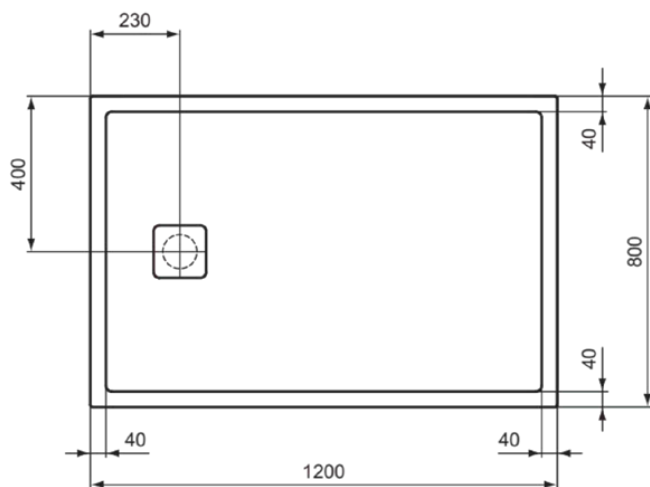

## T5439FO

ULTRA FLAT EVO | Rectangular shower tray 1200x800x35 mm in silk white finish, no waste | Antibacterial, Anti-slip, Accessible design, Cuttable, 35/36mm height

### General information

Product type:	Shower trays
Sub product type:	Rectangular shower tray
Brand:	Ideal Standard
Suite name:	ULTRA FLAT EVO
Designer:	Ideal Standard
Colour:	FO - Silk White
Surface finish effect:	satin
Height (mm):	35
Width (mm):	1200
Length / Projection (mm):	800
Net weight (kg):	30.00
EAN code:	8014140511120