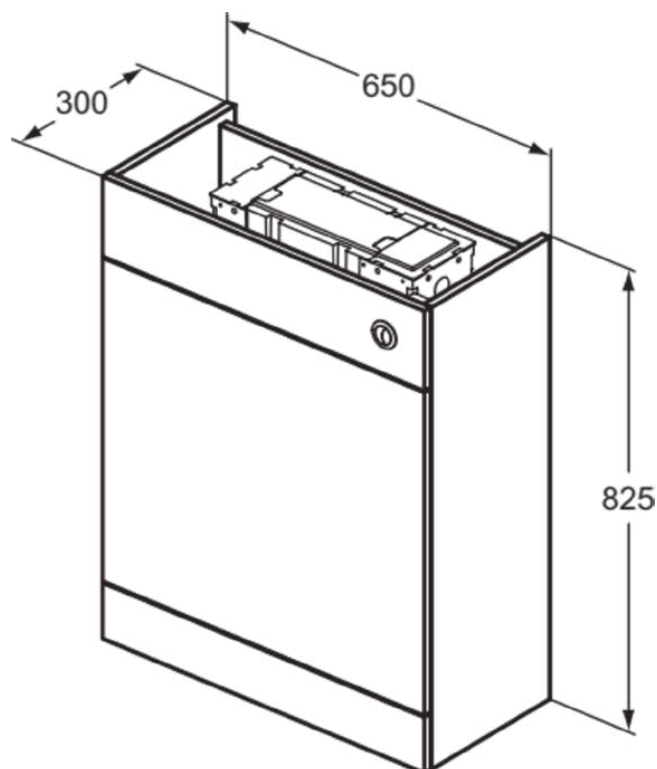

EUROVIT+/ULYSSE+/SIMPLICITY+

R0564TI

EUROVIT+/ULYSSE+/SIMPLICITY+ | WC unit 650x300x825 mm in mid grey finish | Assembled, Sustainably sourced wood

Image & drawing

General information

Product type:	Furniture
Sub product type:	WC unit
Brand:	Unbranded
Suite name:	EUROVIT+/ULYSSE+/SIMPLICITY+
Colour:	TI - Mid Grey
Surface finish effect:	glossy
Height (mm):	825
Width (mm):	650
Length / Projection (mm):	300
Fixing method:	Fixing set
Net weight (kg):	17.26
EAN code:	3391500589384

Furniture units should be installed in a bathroom with adequate ventilation. Mounting kit included. Always use appropriate fixings to suit the type of wall.

Included products

E212667:	CONCEALA 2 | Concealed cistern 410x150x285 mm in neutral finish

Features

Assembled

Sustainably sourced wood

Product standard & certifications

DoP classification:	CL2-NL/NPD

Product specifications

Colour code:	TI
Colour description:	mid grey
Corner model:	No
Legs adjustable:	No
Material quality of structure / body:	MFC
Amount of doors (total):	0
Amount of doors, left-opening:	0
Amount of doors, right-opening:	0
Amount of drawers (total):	0
Amount of external drawers:	0
Amount of internal drawers:	0
Amount of open compartments:	0
Amount of rolling doors:	0
Amount of shelves:	0
Amount of sliding doors:	0
Amount of tumble doors:	0
PVD technology:	No