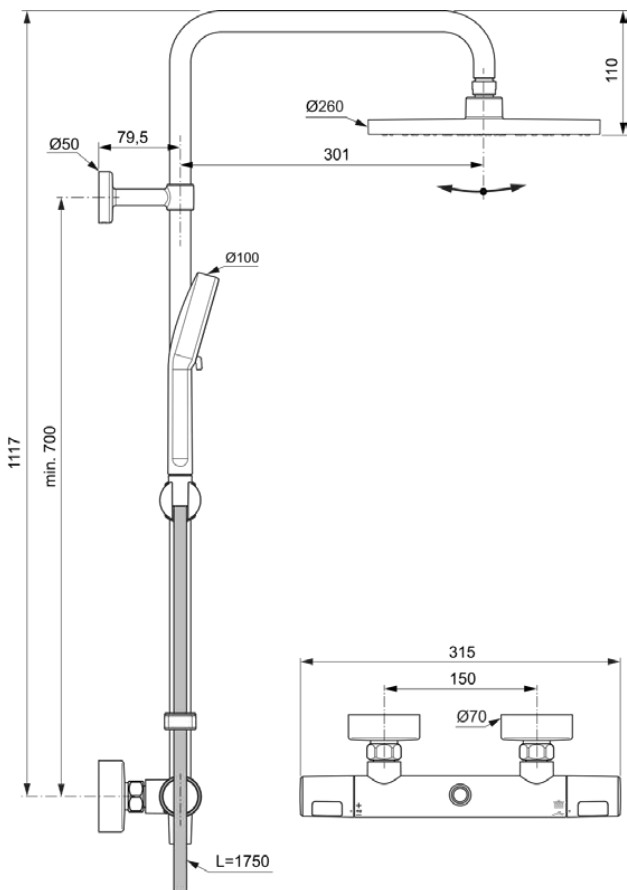

## A8522AA

CERATHERM T25 N | Exposed shower system 315x510.5x1117 mm in chrome finish, 12.0 l/min (3 bar) | Multiple showering functions, Thermostatic function, Water & Energy savings, Safety stop

### General information

Product type:	Shower systems
Sub product type:	Exposed shower system
Brand:	Ideal Standard
Suite name:	CERATHERM T25 N
Designer:	Ideal Standard
Colour:	AA - Chrome
Surface finish effect:	glossy
Height (mm):	1117
Width (mm):	315
Length / Projection (mm):	510.5
Fixing method:	S-coupling
Net weight (kg):	3.53
EAN code:	4015413361200

### Included products

BE219AA:	IDEALRAIN   Overhead shower 260x260x53 mm in chrome finish, 12 l/min (3 bar)
BE217AA:	IDEALRAIN   Multi function handspray 100x60x232 mm in chrome finish, 8 l/min (3 bar)
B1363AA:	IDEALRAIN   Hose retractor in chrome finish
BE175AA:	IDEALRAIN   Shower hose 1750 mm in chrome finish

### Product specifications

Max. flow rate at 3 bar (l) for headshower:	12
PVD technology:	No
Shower hose connection thread:	G 1/2
SmartShine:	Yes
Surface cover:	chromium-plated
Surface finish effect:	glossy
Temperature limiter:	Yes
Thermostatic:	Yes
Type of handle:	Rotary knob
Type of spray mode(s):	Silk rain / Rain
Type of temperature control:	Thermostatic
With diverter unit:	Yes
With escutcheon(s):	Yes
With handspray:	Yes
With handle(s):	Yes
With head shower:	Yes
With shelve(s):	No
With shower hose:	Yes
With side showers:	No
With sliding set:	Yes
With soap holder:	No
With wall elbow:	No
Fixing material included:	Yes
Fixing method:	S-coupling
Mounting method:	Wall