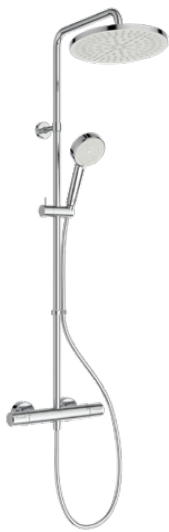

## CERATHERM T25 N

## A8522AA

CERATHERM T25 N | Exposed shower system 315x510.5x1117 mm in chrome finish, 12.0 l/min (3 bar) | Multiple showering functions, Thermostatic function, Water & Energy savings, Safety stop

### General information

Product type:	Shower systems
Sub product type:	Exposed shower system
Brand:	Ideal Standard
Suite name:	CERATHERM T25 N
Designer:	Ideal Standard
Colour:	AA - Chrome
Surface finish effect:	glossy
Height (mm):	1117
Width (mm):	315
Length / Projection (mm):	510.5
Fixing method:	S-coupling
Net weight (kg):	3.53
EAN code:	4015413361200

### Included products

BE219AA:	IDEALRAIN   Overhead shower 260x260x53 mm in chrome finish, 12 l/min (3 bar)
BE217AA:	IDEALRAIN   Multi function handspray 100x60x232 mm in chrome finish, 8 l/min (3 bar)
B1363AA:	IDEALRAIN   Hose retractor in chrome finish
BE175AA:	IDEALRAIN   Shower hose 1750 mm in chrome finish