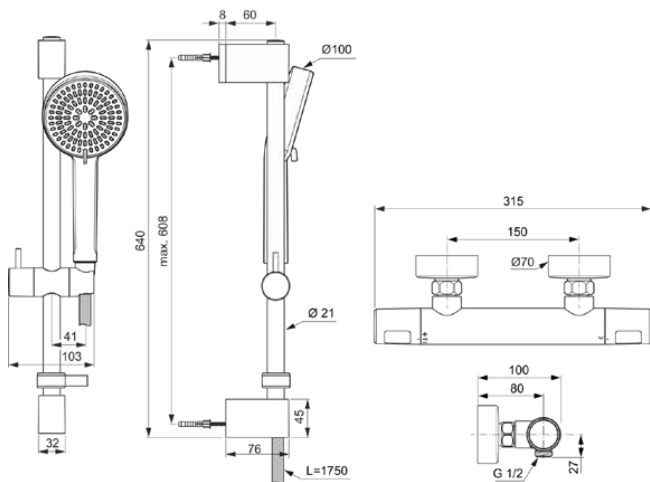

CERATHERM T25 N

A8517AA

CERATHERM T25 N | Shower mixer bundle in chrome finish, 8 l/min (3 bar) | Flow straightener, Multiple showering functions, Thermostatic function, Water & Energy savings, Easy clean nozzles, Safety stop, SmartShine

Image & drawing

General information

Product type:	Shower mixers
Sub product type:	Shower mixer bundle
Brand:	Ideal Standard
Suite name:	CERATHERM T25 N
Designer:	Ideal Standard
Colour:	AA - Chrome
Surface finish effect:	glossy
Fixing method:	Coupling nut
Net weight (kg):	2.40
EAN code:	4015413362023

Included products

A8601AA:	CERATHERM T25 N Exposed shower mixer 315x100x70 mm in chrome finish, 22 l/min (3 bar)
BE217AA:	IDEALRAIN Multi function handspray 100x60x232 mm in chrome finish, 8 l/min (3 bar)
A4109AA:	IDEALRAIN Shower hose 1750 mm in chrome finish
B1363AA:	IDEALRAIN Hose retractor in chrome finish

Product specifications

Flushing time adjustable:	No
Hairdresser's design:	No
Handle position:	Lateral
Material (bundle):	Exposed shower mixer (A8601AA): Metal
Material of escutcheon(s):	Metal
Material of handle:	Plastic
Material quality (bundle):	Exposed shower mixer (A8601AA): Brass
Max. flow rate at 3 bar (l):	8
Max. flow rate at 3 bar (l) for all outlets:	8
Max. flow rate at 3 bar (l) for handspray:	8
Max. operating pressure (bar):	10
Min. operating pressure (bar):	0.5
PVD technology:	No
Shape of escutcheon(s):	Round
Shower hose connection thread:	G 1/2
Smart Flush compatible:	No
SmartShine:	Yes
Surface cover:	chromium-plated
Surface finish effect:	glossy
Thermostatic:	Yes
Type of handle:	Rotary knob
Type of spray mode(s):	0
Type of temperature control:	Thermostatic
Water saving:	Yes
With braiding:	No
With escutcheon(s):	Yes
With flow regulator:	Yes
With handle(s):	Yes
With handspray set:	No
With head shower:	No
With shelve(s):	No
With shower hose:	No
With shower kit:	No
With wall bracket:	No
Fixing method:	Coupling nut
Mounting method:	Wall
With S-couplings:	No