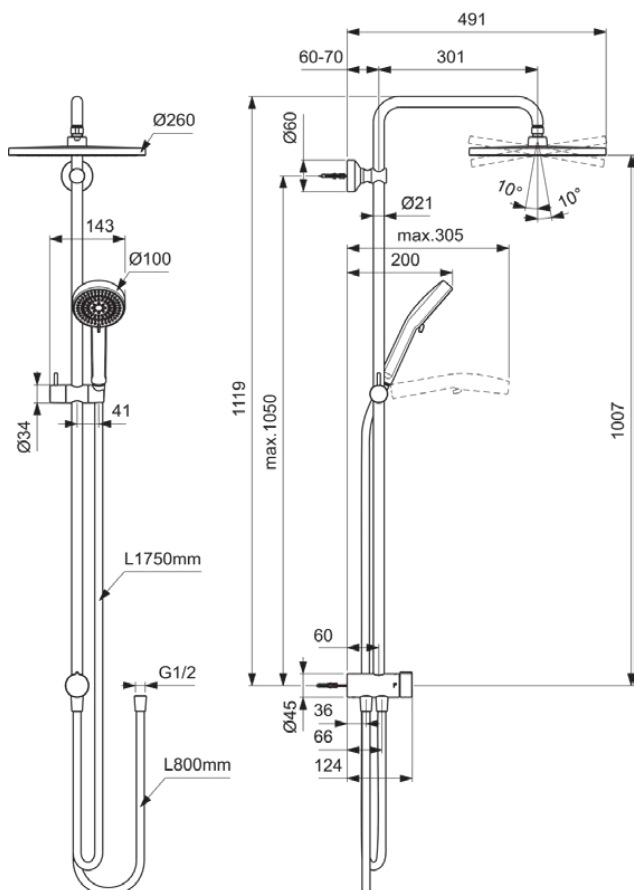

## BE229AA

CERATWIST T25 | Exposed shower system 260x501x1119 mm in chrome finish, 12.0 l/min (3 bar) | Multiple showering functions

### General information

Product type:	Shower systems
Sub product type:	Exposed shower system
Brand:	Ideal Standard
Suite name:	CERATWIST T25
Designer:	Ideal Standard
Colour:	AA - Chrome
Surface finish effect:	glossy
Height (mm):	1119
Width (mm):	260
Length / Projection (mm):	491 - 501
Fixing method:	Fixing bolts
Net weight (kg):	2.81
EAN code:	3800861139959

### Included products

BE219AA:	IDEALRAIN   Overhead shower 260x260x53 mm in chrome finish, 12 l/min (3 bar)
BE217AA:	IDEALRAIN   Multi function handspray 100x60x232 mm in chrome finish, 8 l/min (3 bar)
BE175AA:	IDEALRAIN   Shower hose 1750 mm in chrome finish
B961890AA:	Shower hose

### Product specifications

Adjustable spray mode:	Yes
Amount of handles:	1
Amount of spray modes:	2
Colour code:	AA
Colour description:	chrome
Handspray height adjustable:	Yes
Handle position:	Front
Max. flow rate at 3 bar (l):	12.0
Max. flow rate at 3 bar (l) for all outlets:	8/12
Max. flow rate at 3 bar (l) for handspray:	8
Max. flow rate at 3 bar (l) for headshower:	12
PVD technology:	No
Shower hose connection thread:	G 1/2