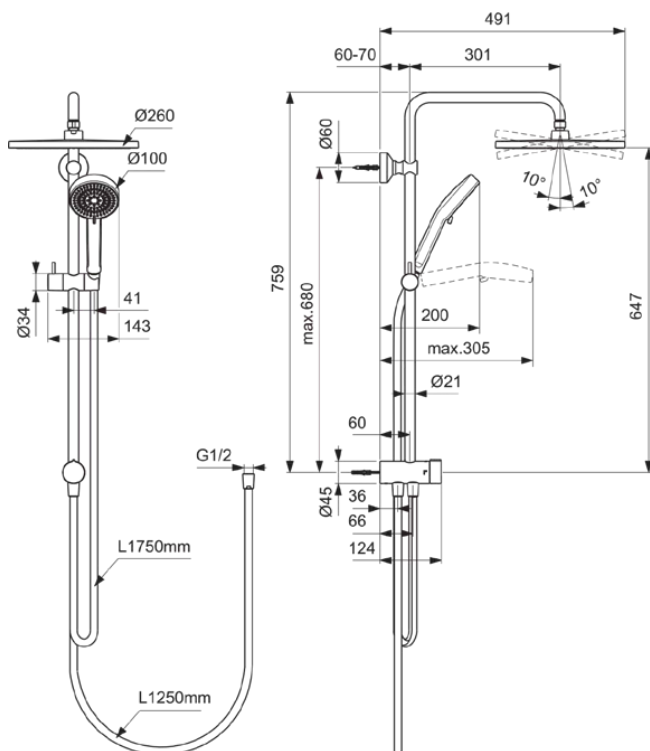

## BE231AA

CERATWIST T25 | Exposed shower system 260x501x759 mm in chrome finish, 8.0 l/min (3 bar) | Multiple showering functions

### General information

Product type:	Shower systems
Sub product type:	Exposed shower system
Brand:	Ideal Standard
Suite name:	CERATWIST T25
Designer:	Ideal Standard
Colour:	AA - Chrome
Surface finish effect:	glossy
Height (mm):	759
Width (mm):	260
Length / Projection (mm):	491 - 501
Fixing method:	Fixing bolts
Net weight (kg):	2.73
EAN code:	3800861139973

### Included products

BE221AA:	IDEALRAIN   Overhead shower 260x260x53 mm in chrome finish, 8 l/min (3 bar)
BE218AA:	IDEALRAIN   Multi function handspray 100x232 mm in chrome finish, 6 l/min (3 bar)
BF150AA:	IDEALRAIN   Shower hose 1500 mm in chrome finish
BF125AA:	IDEALRAIN   Shower hose 1250 mm in chrome finish

### Product specifications

Adjustable spray mode:	Yes
Amount of handles:	1
Amount of spray modes:	2
Colour code:	AA
Colour description:	chrome
Handspray height adjustable:	Yes
Handle position:	Front
Max. flow rate at 3 bar (l):	8.0
Max. flow rate at 3 bar (l) for all outlets:	6/8
Max. flow rate at 3 bar (l) for handspray:	6
Max. flow rate at 3 bar (l) for headshower:	8
PVD technology:	No
Shower hose connection thread:	G 1/2