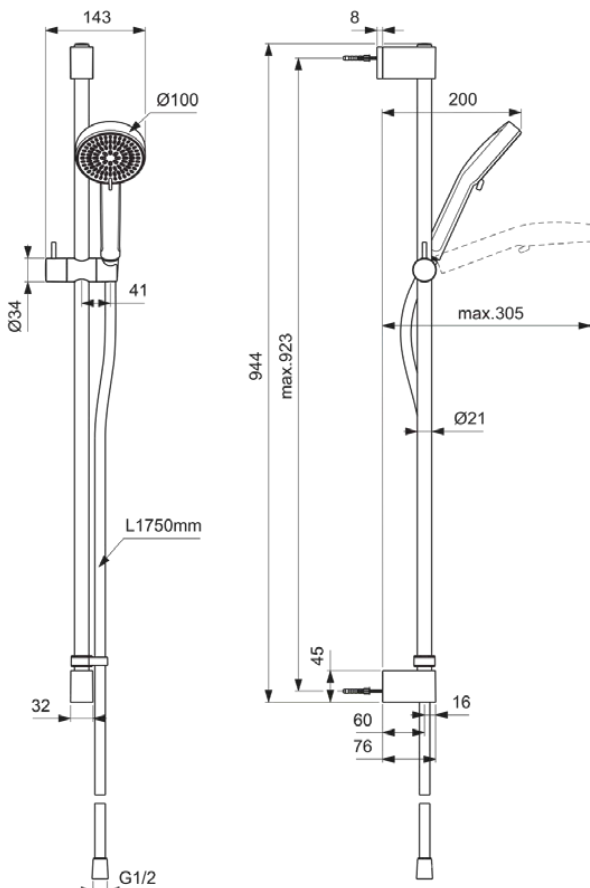

IDEALRAIN

BE209AA

IDEALRAIN | Shower kit with rail 143x305x944 mm in chrome finish, 6 l/min (3 bar) | Flow straightener, Multiple showering functions, Wide spray

Image & drawing

General information

Product type:	Shower kits
Sub product type:	Shower kit with rail
Brand:	Ideal Standard
Suite name:	IDEALRAIN
Designer:	Ideal Standard
Colour:	AA - Chrome
Surface finish effect:	glossy
Height (mm):	944
Width (mm):	143
Length / Projection (mm):	200 - 305
Fixing method:	Fixing bolts
Net weight (kg):	1.06
EAN code:	3800861140122

Included products

BE218AA:	IDEALRAIN Multi function handspray 100x232 mm in chrome finish, 6 l/min (3 bar)
A4109AA:	IDEALRAIN Shower hose 1750 mm in chrome finish
B1363AA:	IDEALRAIN Hose retractor in chrome finish

Features

Flow straightener		Multiple showering functions
Wide spray		

Product specifications

Adjustable fixing points:	Yes
Adjustable spray mode:	Yes
Amount of spray modes:	2
Colour code:	AA
Colour description:	chrome
Concealed fixing:	Yes
Handspray height adjustable:	Yes
Max. flow rate at 3 bar (l):	6
Max. flow rate at 3 bar (l) for all outlets:	6
Max. flow rate at 3 bar (l) for handspray:	6
PVD technology:	No
SmartShine:	Yes
Surface cover:	chromium-plated
Surface finish effect:	glossy
Type of spray mode(s):	Massage / Rain

IDEALRAIN

BE209AA

IDEALRAIN | Shower kit with rail 143x305x944 mm in chrome finish, 6 l/min (3 bar) | Flow straightener, Multiple showering functions, Wide spray

Product specifications

Water saving:	Yes
With flow regulator:	Yes
With handspray:	Yes
With head shower:	No
With soap dispenser:	No
With shower hose:	Yes
With sliding set:	Yes
With soap holder:	No
With sponge holder:	No
With wall bracket:	No
With wall elbow:	No
Fixing material included:	Yes
Fixing method:	Fixing bolts
Mounting method:	Wall