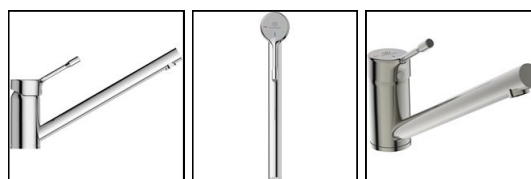

Ceralook Single Lever Low Spout Kitchen Mixer

ILLUSTRATED

BD571 Ceralook single lever low spout kitchen mixer

ILLUSTRATED PRODUCT DETAILS

Weights

BD571 1.22 KG

Finishes

BD571  Chrome (AA)

Materials

BD571 Chrome Plated Brass

FINISH OPTIONS

 (AA) Chrome

 (GN) Silver Storm

FEATURES