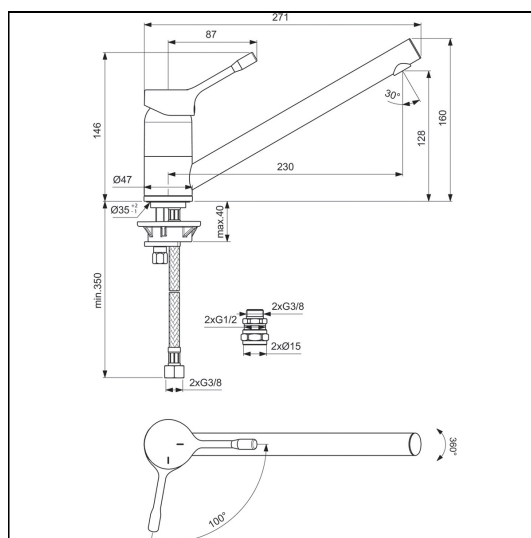

Ceralook Single Lever Low Spout Kitchen Mixer

ILLUSTRATED

BD571 Ceralook single lever low spout kitchen mixer

ILLUSTRATED PRODUCT DETAILS

Weights

BD571 1.22 KG

Finishes

BD571  Chrome (AA)

Materials

BD571 Chrome Plated Brass

FINISH OPTIONS

 (AA) Chrome

 (GN) Silver Storm

FEATURES