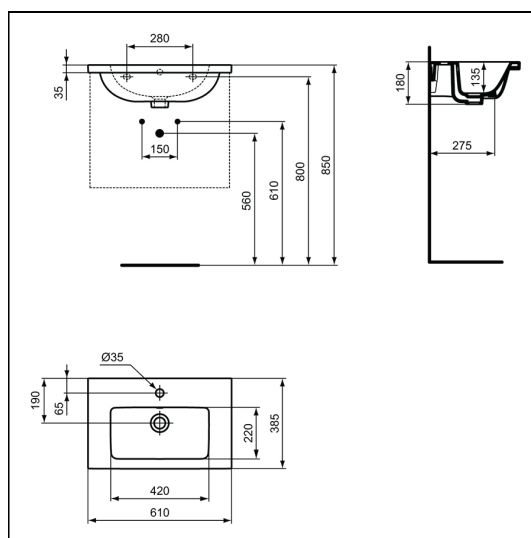

i.life S 60cm Compact Vanity Washbasin

ILLUSTRATED

- **T4590** i.life S 60cm compact vanity washbasin, 1 taphole
- **E0157** Wall fixing set
- **BD246** Ceraplan single lever basin mixer, with click waste
- **E0079** Trap 1¼" Contemporary metal bottle, 75mm seal

ILLUSTRATED PRODUCT DETAILS

Sizes

T4590 w:610 x d:385

Weights

T4590 13.80 KG

E0157 0.16 KG

BD246 1.77 KG

E0079 1.45 KG

Materials

T4590 Fine Fireclay

E0157 Metal

BD246 Chrome Plated Brass

E0079 Chrome Plated Metal

Finishes

T4590 White (01)

E0157 Neutral / No Finish (67)

BD246 Chrome (AA)

E0079 Chrome (AA)

Capacity

T4590 4.9 litres

Flow rates

BD246 5 Litres per minute @ 3 bar pressure

Designer

Palomba Serafini Associati

Standards

Washbasin to BS EN 14688 and BS EN 31

Special Notes

Washbasin wall mounted using E0157 wall fixing set or supplied on dedicated furniture units. When fitted to furniture washbasin must be secured with the E0157 fixing set.

FEATURES