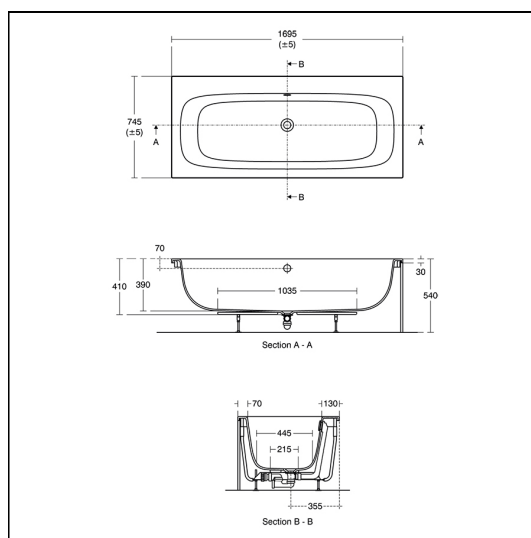

Designer

Palomba Serafini Associati

FINISH OPTIONS

Standards

EN 198:2008. EN 14516