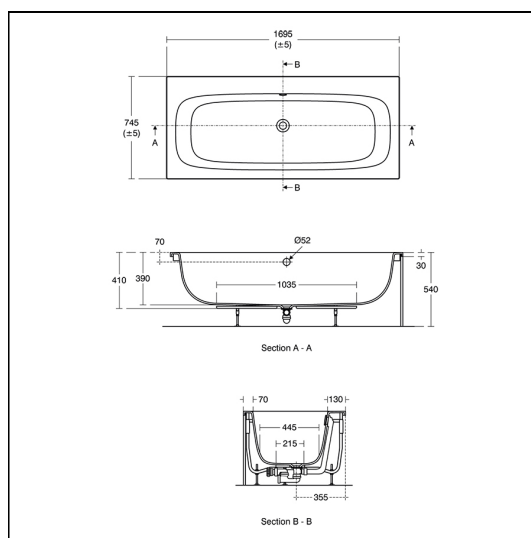

i.life 170cm x 75cm Double-Ended Idealform Bath

ILLUSTRATED

- T4776** i.life 170cm x 75cm double-ended idealform bath with no taphole
- T4828** i.life Fixation Set
- BD264** Ceraplan dual control bath filler
- E3194** Unilux 170cm front panel
- E3195** Unilux 75cm end panel
- S8970** Trap 1½" plastic P with 75mm seal, multi-purpose outlet suitable for plastic and BS copper pipe
- E1486** Luxury bath pop-up waste and overflow
- A5901** TMV thermostatic mixing valve, 22mm

ILLUSTRATED PRODUCT DETAILS

Weights

- BD264** 2.39 KG
- E3194** 3.65 KG
- E3195** 2.58 KG
- S8970** 1.00 KG
- A5901** 0.60 KG

Materials

- T4776** Acrylic
- T4828** Acrylic
- BD264** Chrome Plated Brass
- E3194** High Impact Polystyrene
- E3195** High Impact Polystyrene
- S8970** Plastic
- E1486** Mixed Material
- A5901** Chrome Plated Metal

Capacity

- T4776** 187.0 litres (to overflow)

Designer

Palomba Serafini Associati

FINISH OPTIONS

Standards

EN 198:2008. EN 14516