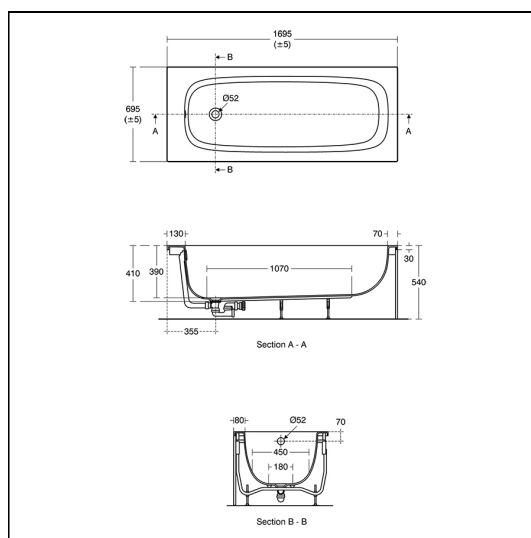

i.life 170cm x 70cm Rectangular Idealform Bath

ILLUSTRATED

- T4772** i.life 170cm x 70cm rectangular idealform bath with no taphole
- T4828** i.life Fixation Set
- BD264** Ceraplan dual control bath filler
- E3194** Unilux 170cm front panel
- E3169** Unilux 70cm end panel
- S8970** Trap 1½" plastic P with 75mm seal, multi-purpose outlet suitable for plastic and BS copper pipe
- E1486** Luxury bath pop-up waste and overflow
- A5901** TMV thermostatic mixing valve, 22mm

ILLUSTRATED PRODUCT DETAILS

Weights

- T4772** 20.00 KG
- BD264** 2.39 KG
- E3194** 3.65 KG
- E3169** 2.58 KG
- S8970** 1.00 KG
- A5901** 0.60 KG

Materials

- T4772** Acrylic
- T4828** Acrylic
- BD264** Chrome Plated Brass
- E3194** High Impact Polystyrene
- E3169** High Impact Polystyrene
- S8970** Plastic
- E1486** Mixed Material
- A5901** Chrome Plated Metal

Capacity

- T4772** 176.0 litres (to overflow)

Designer

Palomba Serafini Associati

FINISH OPTIONS

Standards

EN 198:2008. EN 14516